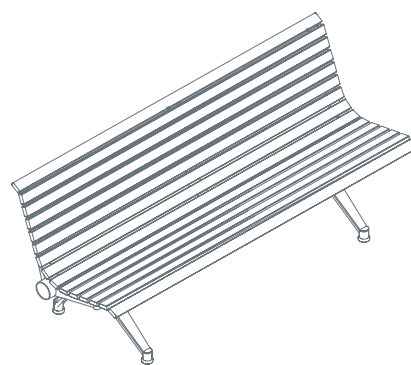

Disc type aluminium base for high bench 1RS5591
1RS1531: L 25 D 63

Mobile base 1RS5571/81
1RS1571: L 8 D 44 H 31,2

Aluminium wall mounted bracket
1RS1581: L 12 D 33

RS

Bench, three seats with wooden slats and fixed base

1RS5601: L 184 D 63 H 83

Bench, three seats with wooden slats and base for fixing to floor by disc

1RS5602: L 184 D 63 H 83

Bench, three seats with wooden slats and mobile base

1RS5603: L 184 D 63 H 83

Backless bench, three seats with wooden slats and fixed base