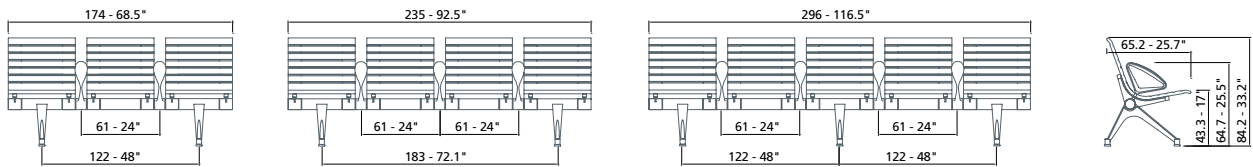

Aluminium backrest seat with armrest and mobile base