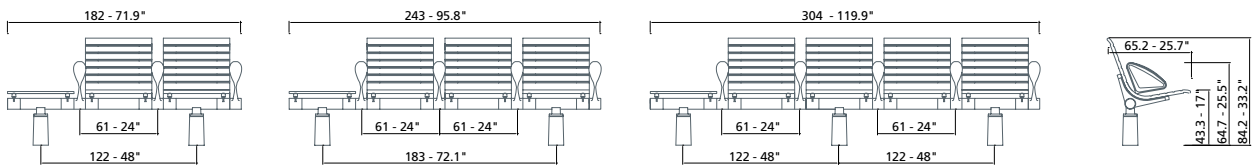

1RS5611: L 184 D 45 H 45

Backless bench, three seats with wooden slats and base for fixing to floor by disc

1RS5612: L 184 D 45 H 45

Backless bench, three seats with wooden slats and mobile base

1RS5613: L 184 D 45 H 45

RS

Aluminium backrest seat with direct floor fixing base

Aluminium backrest seat with armrest and direct floor fixing base

Aluminium backrest seat with armrest and mobile base

Aluminium backrest seat with table