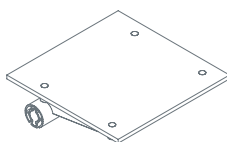

Curved wood shell
1RS5551: L 52 D 65 H 48

Black leather shell
1RS5561: L 52 D 65 H 48

Painted die-cast aluminium shell
1RS5571: L 52 D 45 H 6

Wooden slats shell
1RS5581: L 52 D 45 H 6

Painted die-cast aluminium shell
1RS5591: L 51 D 26 H 24

Black laminate table
1RS1511FL: L 52 D 52 H 1,5

Painted tempered glass table
1RS1511CW: L 52 D 52 H 1,5

Flat armrests in polished or painted aluminium

Angled armrests in polished or painted aluminium

Armrest in polished or painted aluminium