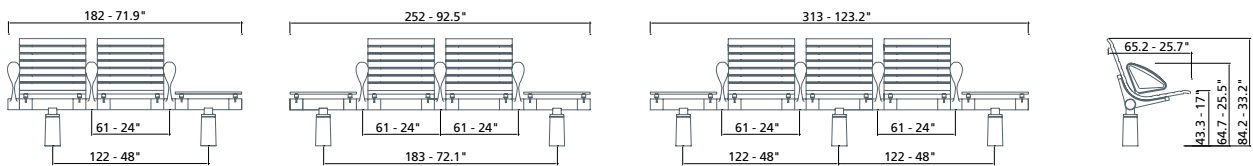

1RS5611: L 184 D 45 H 45

Backless bench, three seats with wooden slats and base for fixing to floor by disc

1RS5612: L 184 D 45 H 45

Backless bench, three seats with wooden slats and mobile base

1RS5613: L 184 D 45 H 45

RS

Aluminium backrest seat with direct floor fixing base

Aluminium backrest seat with armrest and direct floor fixing base

Aluminium backrest seat with armrest and mobile base

Aluminium backrest seat with table