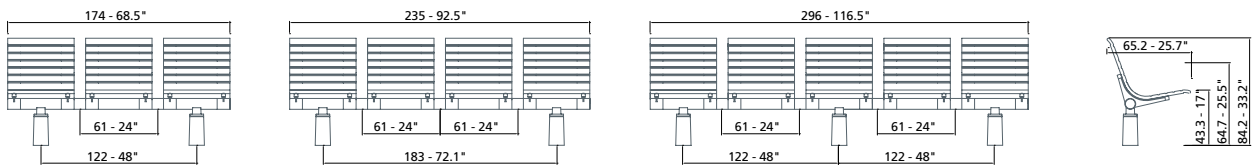

RS

Aluminium backrest seat with direct floor fixing base