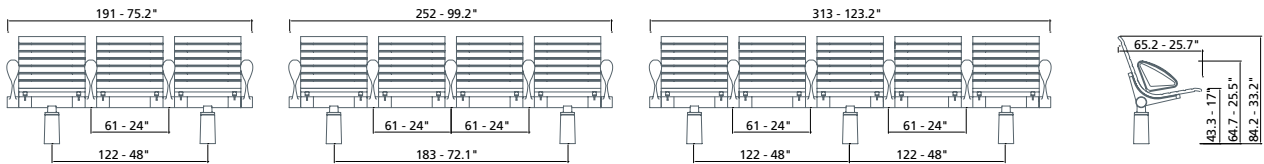

Aluminium backrest seat with armrest and direct floor fixing base