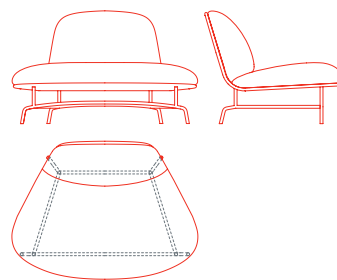

The Archipelago D502 system comprises individual armchairs in three different sizes (small, medium, large), a two-seater sofa and a three seater sofa. All the seats share a common height of 76 cm. Upholstery can be in fabric or leather.

The system is completed by three coffee tables, also of different heights (low, medium and high). These can attach to the base of the chairs and can be arranged in side-by-side or overlapping layouts.

DESIGNER

Monica Förster

Archipelago D502

- SA 1AC6000 Small armchair
- MA 1AC6010 Medium armchair
- LA 1AC6020 Large armchair
- 2S 1AC6030/31 2 seat sofa
- 3S 1AC6040 3 seat sofa
- L 1AC4010/50 Low side table
- F 1AC4015/55 Freestanding low side table
- M 1AC4020/60 Medium side table
- H 1AC4030/70 High side table

Archipelago D502

Small armchair
1AC6000: L 76 D 84 H 76

Medium armchair
1AC6010: L 95 D 86 H 76

Large armchair
1AC6020: L 121 D 86 H 76

2 seat sofa with right side seam
1AC6030: L 162 D 87,5 H 76

2 seat sofa with left side seam
1AC6031: L 162 D 87,5 H 76