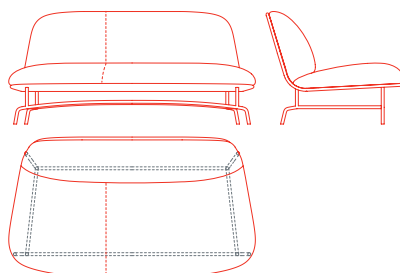

The Archipelago D502 system comprises individual armchairs in three different sizes (small, medium, large), a two-seater sofa and a three seater sofa. All the seats share a common height of 76 cm. Upholstery can be in fabric or leather.

The system is completed by three coffee tables, also of different heights (low, medium and high). These can attach to the base of the chairs and can be arranged in side-by-side or overlapping layouts.

Archipelago D502

Small armchair
1AC6000: L 76 D 84 H 76

Medium armchair
1AC6010: L 95 D 86 H 76

Large armchair
1AC6020: L 121 D 86 H 76

2 seat sofa with right side seam
1AC6030: L 162 D 87,5 H 76

2 seat sofa with left side seam
1AC6031: L 162 D 87,5 H 76

3 seat sofa
1AC6040: L 230 D 88,5 H 76

Freestanding low side table
1AC4055: L 61 D 49 H 19
1AC4015: L 75 D 61 H 19

Low side table
1AC4050: L 61 D 49 H 19
1AC4010: L 75 D 61 H 19

Medium side table
1AC4060: L 61 D 49 H 32
1AC4020: L 75 D 61 H 32