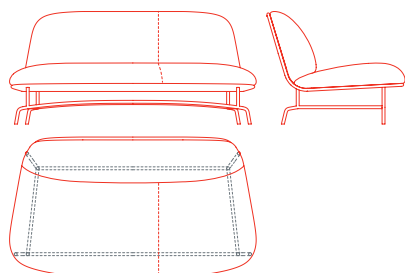

The Archipelago D502 system comprises individual armchairs in three different sizes (small, medium, large), a two-seater sofa and a three seater sofa. All the seats share a common height of 76 cm. Upholstery can be in fabric or leather.

The system is completed by three coffee tables, also of different heights (low, medium and high). These can attach to the base of the chairs and can be arranged in side-by-side or overlapping layouts.

Archipelago D502

Small armchair
1AC6000: L 76 D 84 H 76

Medium armchair
1AC6010: L 95 D 86 H 76

Large armchair
1AC6020: L 121 D 86 H 76

2 seat sofa with right side seam
1AC6030: L 162 D 87,5 H 76

2 seat sofa with left side seam
1AC6031: L 162 D 87,5 H 76

3 seat sofa
1AC6040: L 230 D 88,5 H 76

Freestanding low side table
1AC4055: L 61 D 49 H 19
1AC4015: L 75 D 61 H 19

Low side table
1AC4050: L 61 D 49 H 19
1AC4010: L 75 D 61 H 19

Medium side table
1AC4060: L 61 D 49 H 32
1AC4020: L 75 D 61 H 32