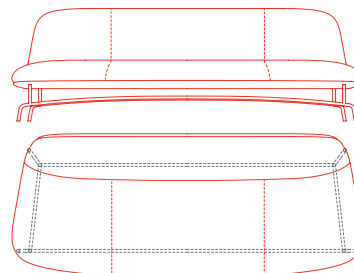

Archipelago D502

Small armchair
1AC6000: L 76 D 84 H 76

Medium armchair
1AC6010: L 95 D 86 H 76

Large armchair
1AC6020: L 121 D 86 H 76

2 seat sofa with right side seam
1AC6030: L 162 D 87,5 H 76

2 seat sofa with left side seam
1AC6031: L 162 D 87,5 H 76

3 seat sofa
1AC6040: L 230 D 88,5 H 76

Freestanding low side table
1AC4055: L 61 D 49 H 19
1AC4015: L 75 D 61 H 19

Low side table
1AC4050: L 61 D 49 H 19
1AC4010: L 75 D 61 H 19

Medium side table
1AC4060: L 61 D 49 H 32
1AC4020: L 75 D 61 H 32

High side table
1AC4070: L 61 D 49 H 45
1AC4030: L 75 D 61 H 45