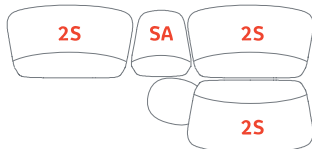

The Archipelago D502 system comprises individual armchairs in three different sizes (small, medium, large), a two-seater sofa and a three seater sofa. All the seats share a common height of 76 cm. Upholstery can be in fabric or leather.

The system is completed by three coffee tables, also of different heights (low, medium and high). These can attach to the base of the chairs and can be arranged in side-by-side or overlapping layouts.

The tables can be lacquer finished in matt white, dark grey, orange or green, or finished in light, medium and dark oak with grey or dark brown sides.

All the elements in the series can be attached one to the other or located side-by-side to create organic, asymmetric forms or regular, classic compositions.

DESIGNER

Monica Förster

Archipelago D502

- SA 1AC6000 Small armchair
- MA 1AC6010 Medium armchair
- LA 1AC6020 Large armchair
- 2S 1AC6030/31 2 seat sofa
- 3S 1AC6040 3 seat sofa
- L 1AC4010/50 Low side table
- F 1AC4015/55 Freestanding low side table
- M 1AC4020/60 Medium side table
- H 1AC4030/70 High side table