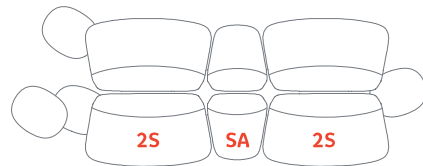

The system is completed by three coffee tables, also of different heights (low, medium and high). These can attach to the base of the chairs and can be arranged in side-by-side or overlapping layouts.

The tables can be lacquer finished in matt white, dark grey, orange or green, or finished in light, medium and dark oak with grey or dark brown sides.

All the elements in the series can be attached one to the other or located side-by-side to create organic, asymmetric forms or regular, classic compositions.

DESIGNER

Monica Förster

Archipelago D502

- SA 1AC6000 Small armchair
- MA 1AC6010 Medium armchair
- LA 1AC6020 Large armchair
- 2S 1AC6030/31 2 seat sofa
- 3S 1AC6040 3 seat sofa
- L 1AC4010/50 Low side table
- F 1AC4015/55 Freestanding low side table
- M 1AC4020/60 Medium side table
- H 1AC4030/70 High side table

Archipelago D502

Small armchair
1AC6000: L 76 D 84 H 76

Medium armchair
1AC6010: L 95 D 86 H 76

Large armchair
1AC6020: L 121 D 86 H 76

2 seat sofa with right side seam
1AC6030: L 162 D 87,5 H 76

2 seat sofa with left side seam
1AC6031: L 162 D 87,5 H 76