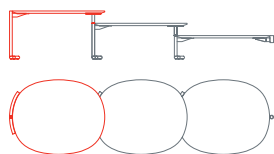

Archipelago D502

Small armchair
1AC6000: L 76 D 84 H 76

Medium armchair
1AC6010: L 95 D 86 H 76

Large armchair
1AC6020: L 121 D 86 H 76

2 seat sofa with right side seam
1AC6030: L 162 D 87,5 H 76

2 seat sofa with left side seam
1AC6031: L 162 D 87,5 H 76

3 seat sofa
1AC6040: L 230 D 88,5 H 76

Freestanding low side table
1AC4055: L 61 D 49 H 19
1AC4015: L 75 D 61 H 19

Low side table
1AC4050: L 61 D 49 H 19
1AC4010: L 75 D 61 H 19

Medium side table
1AC4060: L 61 D 49 H 32
1AC4020: L 75 D 61 H 32

High side table
1AC4070: L 61 D 49 H 45
1AC4030: L 75 D 61 H 45