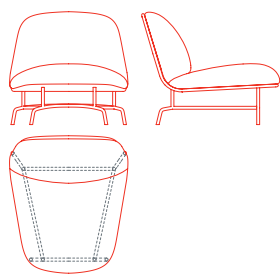

The Archipelago D502 system comprises individual armchairs in three different sizes (small, medium, large), a two-seater sofa and a three seater sofa. All the seats share a common height of 76 cm. Upholstery can be in fabric or leather.

The system is completed by three coffee tables, also of different heights (low, medium and high). These can attach to the base of the chairs and can be arranged in side-by-side or overlapping layouts.

DESIGNER

Monica Förster

Archipelago D502

- SA 1AC6000 Small armchair
- MA 1AC6010 Medium armchair
- LA 1AC6020 Large armchair
- 2S 1AC6030/31 2 seat sofa
- 3S 1AC6040 3 seat sofa
- L 1AC4010/50 Low side table
- F 1AC4015/55 Freestanding low side table
- M 1AC4020/60 Medium side table
- H 1AC4030/70 High side table

Archipelago D502

Small armchair
1AC6000: L 76 D 84 H 76

Medium armchair
1AC6010: L 95 D 86 H 76

Large armchair
1AC6020: L 121 D 86 H 76

2 seat sofa with right side seam
1AC6030: L 162 D 87,5 H 76

2 seat sofa with left side seam
1AC6031: L 162 D 87,5 H 76