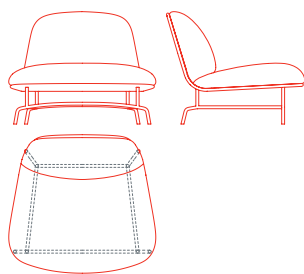

The Archipelago D502 system comprises individual armchairs in three different sizes (small, medium, large), a two-seater sofa and a three seater sofa. All the seats share a common height of 76 cm. Upholstery can be in fabric or leather.

The system is completed by three coffee tables, also of different heights (low, medium and high). These can attach to the base of the chairs and can be arranged in side-by-side or overlapping layouts.

DESIGNER

Monica Förster

Archipelago D502

- SA 1AC6000 Small armchair
- MA 1AC6010 Medium armchair
- LA 1AC6020 Large armchair
- 2S 1AC6030/31 2 seat sofa
- 3S 1AC6040 3 seat sofa
- L 1AC4010/50 Low side table
- F 1AC4015/55 Freestanding low side table
- M 1AC4020/60 Medium side table
- H 1AC4030/70 High side table

Archipelago D502

Small armchair
1AC6000: L 76 D 84 H 76

Medium armchair
1AC6010: L 95 D 86 H 76

Large armchair
1AC6020: L 121 D 86 H 76

2 seat sofa with right side seam
1AC6030: L 162 D 87,5 H 76

2 seat sofa with left side seam
1AC6031: L 162 D 87,5 H 76