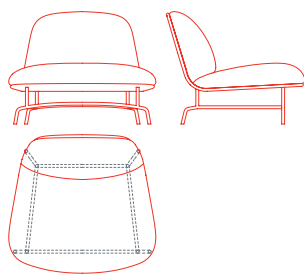

Archipelago D502

Monica Förster
.12

Archipelago D502

Small armchair
1AC6000: L 76 D 84 H 76

Medium armchair
1AC6010: L 95 D 86 H 76

Large armchair
1AC6020: L 121 D 86 H 76

2 seat sofa with right side seam
1AC6030: L 162 D 87,5 H 76

2 seat sofa with left side seam
1AC6031: L 162 D 87,5 H 76

3 seat sofa
1AC6040: L 230 D 88,5 H 76

Freestanding low side table
1AC4055: L 61 D 49 H 19
1AC4015: L 75 D 61 H 19

Low side table
1AC4050: L 61 D 49 H 19
1AC4010: L 75 D 61 H 19

Medium side table
1AC4060: L 61 D 49 H 32
1AC4020: L 75 D 61 H 32

High side table
1AC4070: L 61 D 49 H 45
1AC4030: L 75 D 61 H 45