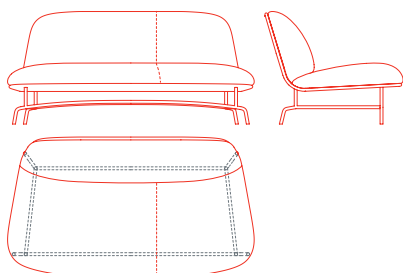

Archipelago D502

Monica Förster
.12

Archipelago D502

Small armchair
1AC6000: L 76 D 84 H 76

Medium armchair
1AC6010: L 95 D 86 H 76

Large armchair
1AC6020: L 121 D 86 H 76

2 seat sofa with right side seam
1AC6030: L 162 D 87,5 H 76

2 seat sofa with left side seam
1AC6031: L 162 D 87,5 H 76

3 seat sofa
1AC6040: L 230 D 88,5 H 76

Freestanding low side table
1AC4055: L 61 D 49 H 19
1AC4015: L 75 D 61 H 19

Low side table
1AC4050: L 61 D 49 H 19
1AC4010: L 75 D 61 H 19

Medium side table
1AC4060: L 61 D 49 H 32
1AC4020: L 75 D 61 H 32

High side table
1AC4070: L 61 D 49 H 45
1AC4030: L 75 D 61 H 45