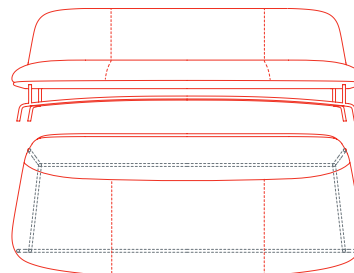

Archipelago D502

Monica Förster
.12

Archipelago D502

Small armchair
1AC6000: L 76 D 84 H 76

Medium armchair
1AC6010: L 95 D 86 H 76

Large armchair
1AC6020: L 121 D 86 H 76

2 seat sofa with right side seam
1AC6030: L 162 D 87,5 H 76

2 seat sofa with left side seam
1AC6031: L 162 D 87,5 H 76

3 seat sofa
1AC6040: L 230 D 88,5 H 76

Freestanding low side table
1AC4055: L 61 D 49 H 19
1AC4015: L 75 D 61 H 19

Low side table
1AC4050: L 61 D 49 H 19
1AC4010: L 75 D 61 H 19

Medium side table
1AC4060: L 61 D 49 H 32
1AC4020: L 75 D 61 H 32

High side table
1AC4070: L 61 D 49 H 45
1AC4030: L 75 D 61 H 45