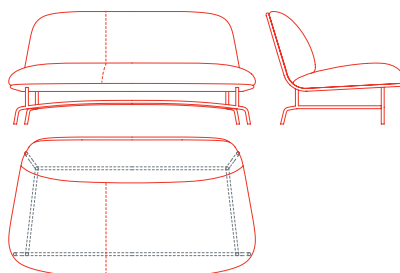

Archipelago D502

Monica Förster
.12

Archipelago D502

Small armchair
1AC6000: L 76 D 84 H 76

Medium armchair
1AC6010: L 95 D 86 H 76

Large armchair
1AC6020: L 121 D 86 H 76

2 seat sofa with right side seam
1AC6030: L 162 D 87,5 H 76

2 seat sofa with left side seam
1AC6031: L 162 D 87,5 H 76

3 seat sofa
1AC6040: L 230 D 88,5 H 76

Freestanding low side table
1AC4055: L 61 D 49 H 19
1AC4015: L 75 D 61 H 19

Low side table
1AC4050: L 61 D 49 H 19
1AC4010: L 75 D 61 H 19

Medium side table
1AC4060: L 61 D 49 H 32
1AC4020: L 75 D 61 H 32

High side table
1AC4070: L 61 D 49 H 45
1AC4030: L 75 D 61 H 45