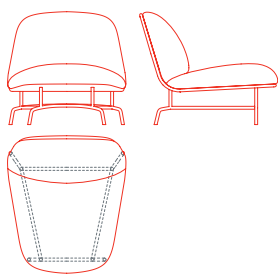

Archipelago D502

Monica Förster
.12

Archipelago D502

Small armchair
1AC6000: L 76 D 84 H 76

Medium armchair
1AC6010: L 95 D 86 H 76

Large armchair
1AC6020: L 121 D 86 H 76

2 seat sofa with right side seam
1AC6030: L 162 D 87,5 H 76

2 seat sofa with left side seam
1AC6031: L 162 D 87,5 H 76

3 seat sofa
1AC6040: L 230 D 88,5 H 76

Freestanding low side table
1AC4055: L 61 D 49 H 19
1AC4015: L 75 D 61 H 19

Low side table
1AC4050: L 61 D 49 H 19
1AC4010: L 75 D 61 H 19

Medium side table
1AC4060: L 61 D 49 H 32
1AC4020: L 75 D 61 H 32

High side table
1AC4070: L 61 D 49 H 45
1AC4030: L 75 D 61 H 45