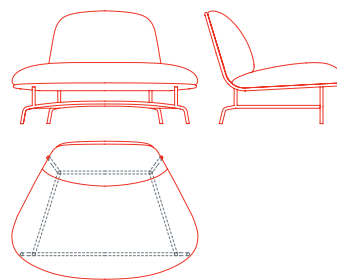

Archipelago D502

Monica Förster
.12

Archipelago D502

Small armchair
1AC6000: L 76 D 84 H 76

Medium armchair
1AC6010: L 95 D 86 H 76

Large armchair
1AC6020: L 121 D 86 H 76

2 seat sofa with right side seam
1AC6030: L 162 D 87,5 H 76

2 seat sofa with left side seam
1AC6031: L 162 D 87,5 H 76

3 seat sofa
1AC6040: L 230 D 88,5 H 76

Freestanding low side table
1AC4055: L 61 D 49 H 19
1AC4015: L 75 D 61 H 19

Low side table
1AC4050: L 61 D 49 H 19
1AC4010: L 75 D 61 H 19

Medium side table
1AC4060: L 61 D 49 H 32
1AC4020: L 75 D 61 H 32

High side table
1AC4070: L 61 D 49 H 45
1AC4030: L 75 D 61 H 45