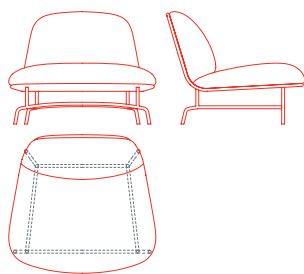

Archipelago D502

Small armchair
1AC6000: L 30 D 33 H 30

Medium armchair
1AC6010: L 37½ D 34 H 30

Large armchair
1AC6020: L 63¾ D 34½ H 30

2 seat sofa with right side seam
1AC6030: L 63¾ D 34½ H 30

2 seat sofa with left side seam
1AC6031: L 63¾ D 34½ H 30

3 seat sofa
1AC6040: L 90½ D 35 H 30

Freestanding low side table
1AC4055: L 24 D 19¼ H 7½
1AC4015: L 29½ D 24 H 7½

Low side table
1AC4050: L 24 D 19¼ H 7½
1AC4010: L 29½ D 24 H 7½

Medium side table
1AC4060: L 24 D 19¼ H 12½
1AC4020: L 29½ D 24 H 12½

High side table
1AC4070: L 24 D 19¼ H 17¾
1AC4030: L 29½ D 24 H 17¾