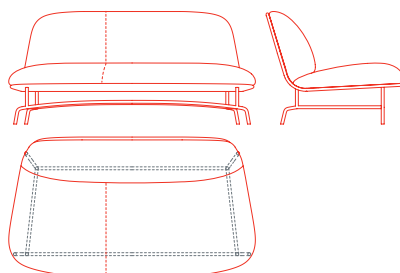

Archipelago D502

Small armchair
1AC6000: L 30 D 33 H 30

Medium armchair
1AC6010: L 37½ D 34 H 30

Large armchair
1AC6020: L 63¾ D 34½ H 30

2 seat sofa with right side seam
1AC6030: L 63¾ D 34½ H 30

2 seat sofa with left side seam
1AC6031: L 63¾ D 34½ H 30

3 seat sofa
1AC6040: L 90½ D 35 H 30

Freestanding low side table
1AC4055: L 24 D 19¼ H 7½
1AC4015: L 29½ D 24 H 7½

Low side table
1AC4050: L 24 D 19¼ H 7½
1AC4010: L 29½ D 24 H 7½

Medium side table
1AC4060: L 24 D 19¼ H 12½
1AC4020: L 29½ D 24 H 12½

High side table
1AC4070: L 24 D 19¼ H 17¾
1AC4030: L 29½ D 24 H 17¾