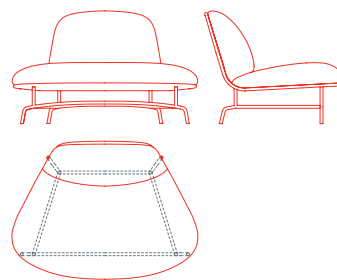

Archipelago D502

Small armchair
1AC6000: L 30 D 33 H 30

Medium armchair
1AC6010: L 37½ D 34 H 30

Large armchair
1AC6020: L 63¾ D 34½ H 30

2 seat sofa with right side seam
1AC6030: L 63¾ D 34½ H 30

2 seat sofa with left side seam
1AC6031: L 63¾ D 34½ H 30

3 seat sofa
1AC6040: L 90½ D 35 H 30

Freestanding low side table
1AC4055: L 24 D 19¼ H 7½
1AC4015: L 29½ D 24 H 7½

Low side table
1AC4050: L 24 D 19¼ H 7½
1AC4010: L 29½ D 24 H 7½

Medium side table
1AC4060: L 24 D 19¼ H 12½
1AC4020: L 29½ D 24 H 12½

High side table
1AC4070: L 24 D 19¼ H 17¾
1AC4030: L 29½ D 24 H 17¾