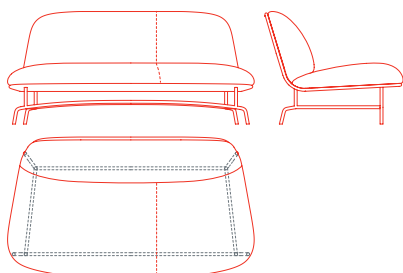

Archipelago D502

Small armchair
1AC6000: L 30 D 33 H 30

Medium armchair
1AC6010: L 37½ D 34 H 30

Large armchair
1AC6020: L 63¾ D 34½ H 30

2 seat sofa with right side seam
1AC6030: L 63¾ D 34½ H 30

2 seat sofa with left side seam
1AC6031: L 63¾ D 34½ H 30

3 seat sofa
1AC6040: L 90½ D 35 H 30

Freestanding low side table
1AC4055: L 24 D 19¼ H 7½
1AC4015: L 29½ D 24 H 7½

Low side table
1AC4050: L 24 D 19¼ H 7½
1AC4010: L 29½ D 24 H 7½

Medium side table
1AC4060: L 24 D 19¼ H 12½
1AC4020: L 29½ D 24 H 12½

High side table
1AC4070: L 24 D 19¼ H 17¾
1AC4030: L 29½ D 24 H 17¾