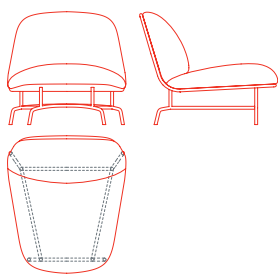

Archipelago D502

Small armchair
1AC6000: L 30 D 33 H 30

Medium armchair
1AC6010: L 37½ D 34 H 30

Large armchair
1AC6020: L 63¾ D 34½ H 30

2 seat sofa with right side seam
1AC6030: L 63¾ D 34½ H 30

2 seat sofa with left side seam
1AC6031: L 63¾ D 34½ H 30

3 seat sofa
1AC6040: L 90½ D 35 H 30

Freestanding low side table
1AC4055: L 24 D 19¼ H 7½
1AC4015: L 29½ D 24 H 7½

Low side table
1AC4050: L 24 D 19¼ H 7½
1AC4010: L 29½ D 24 H 7½

Medium side table
1AC4060: L 24 D 19¼ H 12½
1AC4020: L 29½ D 24 H 12½

High side table
1AC4070: L 24 D 19¼ H 17¾
1AC4030: L 29½ D 24 H 17¾