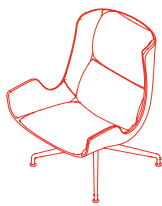

Aura

Rainlight & Centro Progetti Tecno
.18

Aura

INTRO

A cosy armchair that encourages thought and meditation.

The mono-satinised shell frames the soft cushion in an armchair where technique and tactile effect combine in a slender, enveloping form. The armchair defines a personal area within large environments such as coworking, lounges, open spaces, , as well as in collective areas and public places. The technological and refined aesthetics, combined with superior comfort, make the product perfect even in domestic situations or high-end executive offices. Aura is an armchair available with a higher or lower backrest, for differing comfort positions, and can be combined with the matching footrest.

DESIGNER

Centro Progetti Tecno - Rainlight

Aura

Armchair high backrest
1AU0500: L 75 P 81 H 117

Armchair low backrest
1AU0300: L 75 P 81,5 H 94

Legrest
1AU0100: L 57 P 59 H 47