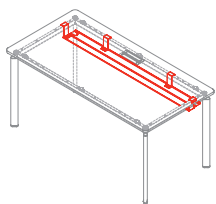

1CV9160: L 166¾ P 64¼ H 29

1CV9260: L 190¼ P 64¼ H 29

1CV9360: L 214 P 64¼ H 29

CONFERENCE

Conference table

1CV3100: L 103 P 63 H 29

Conference table

1CV3220: L 119 P 63 H 29

Conference table

1CV3430: L 151½ P 63 H 29

Conference table

1CV3320: L 199½ P 63 H 29

Clavis

WIRE MANAGEMENT

Cable tray

1CV5160: L 55
1CV5260: L 63
1CV5360: L 71
1CV5460: L 78¾

Central connecting cable tray

1CV5560: L 12½ P 3
1CV5660: L 13¾ P 3

Cable management box

L 8 P 3¾

1CV5941: DOUBLE FLIP DOOR
1CV5942: SINGLE FLIP DOOR
1CV5842: SINGLE FLIP DOOR IN THE SAME FINISHES AS THE TOP
1CV5943: DOUBLE FLIP DOOR AND CABLE SUPPORT
1CV5944: SINGLE FLIP DOOR AND CABLE SUPPORT
1CV5844: SINGLE FLIP DOOR IN THE SAME FINISHES AS THE TOP AND CABLE SUPPORT