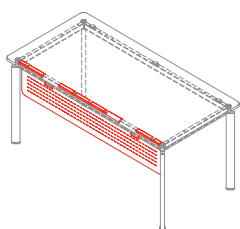

Side screen, two sides equipped for magnetic fabric panels

1CV5482: L 31½ P ¾ H 12
1CV5582: L 39¾ P ¾ H 12
1CV5682: L 64½ P ¾ H 12

Couple of multifunctional clamp for shared front screen

1CV5932

Magnetic fabric panel for side screen

1CV5183: L 55 H 8
1CV5283: L 63 H 8
1CV5383: L 71 H 8

1CV5481: L 31½ H 8
1CV5581: L 39¾ H 8
1CV5681: L 64½ H 8

Clavis

ACCESSORIES

Drawer
1CV5960: L 12¼ P 8¼ H 3½

Shelf
1CV5910: L 12¼ P 8¼ H 3½

Monitor arm bracket
1CV5930