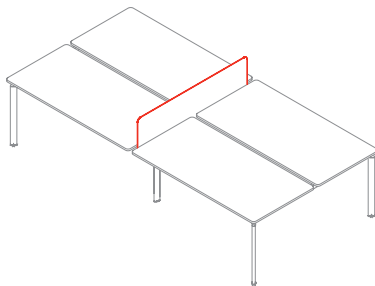

Side screen

1CV5480: L 31½ P ¾ H 12
1CV5580: L 39¾ P ¾ H 12
1CV5680: L 64½ P ¾ H 12

Side screen, one side equipped for magnetic fabric panel

1CV5481: L 31½ P ¾ H 12
1CV5581: L 39¾ P ¾ H 12
1CV5681: L 64½ P ¾ H 12

Side screen, two sides equipped for magnetic fabric panels

1CV5482: L 31½ P ¾ H 12
1CV5582: L 39¾ P ¾ H 12
1CV5682: L 64½ P ¾ H 12

Couple of multifunctional clamp for shared front screen

1CV5932

Magnetic fabric panel for side screen

1CV5183: L 55 H 8
1CV5283: L 63 H 8
1CV5383: L 71 H 8

1CV5481: L 31½ H 8
1CV5581: L 39¾ H 8
1CV5681: L 64½ H 8