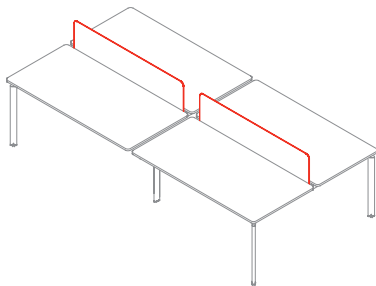

1CV9160: L 166¾ P 64¼ H 29

1CV9260: L 190¼ P 64¼ H 29

1CV9360: L 214 P 64¼ H 29

CONFERENCE

Conference table

1CV3100: L 103 P 63 H 29

Conference table

1CV3220: L 119 P 63 H 29

Conference table

1CV3430: L 151½ P 63 H 29

Conference table

1CV3320: L 199½ P 63 H 29

Clavis

WIRE MANAGEMENT

Cable tray

1CV5160: L 55
1CV5260: L 63
1CV5360: L 71
1CV5460: L 78¾

Central connecting cable tray

1CV5560: L 12½ P 3
1CV5660: L 13¾ P 3

Cable management box

L 8 P 3¾

1CV5941: DOUBLE FLIP DOOR
1CV5942: SINGLE FLIP DOOR
1CV5842: SINGLE FLIP DOOR IN THE SAME FINISHES AS THE TOP
1CV5943: DOUBLE FLIP DOOR AND CABLE SUPPORT
1CV5944: SINGLE FLIP DOOR AND CABLE SUPPORT
1CV5844: SINGLE FLIP DOOR IN THE SAME FINISHES AS THE TOP AND CABLE SUPPORT

Cable socket

1CV5951

Cable spine

1CV5952

SCREENS

Front screen

1CV5180: L 55 P ¾ H 12
1CV5280: L 63 P ¾ H 12
1CV5380: L 71 P ¾ H 12

Front screen, one side equipped for magnetic fabric panel