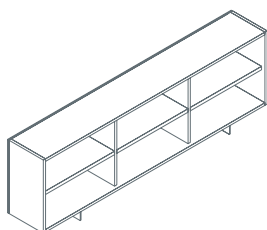

Open cabinet

1CE5063: L 78¾ D 19 H 37½
1CE5061: L 78¾ D 19 H 53¼
1CE5064: L 117½ D 19 H 37½
1CE5062: L 117½ D 19 H 53¼
1CE5067: L 78¾ D 19 H 37½ (with finishing back)
1CE5065: L 78¾ D 19 H 53¼ (with finishing back)
1CE5068: L 117½ D 19 H 37½ (with finishing back)
1CE5066: L 117½ D 19 H 53¼ (with finishing back)