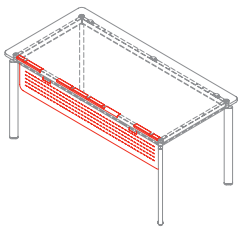

## ACCESSORIES

---

Drawer  
1CV5960: L 31 P 21 H 8,7

Shelf  
1CV5910

Monitor arm bracket  
1CV5930

Modesty panel  
1CV5170: L 80 H 29  
1CV5270: L 100 H 29  
1CV5370: L 163 H 29  
1CV5470: L 140 H 29  
1CV5570: L 160 H 29  
1CV5670: L 180 H 29  
1CV5770: L 200 H 29