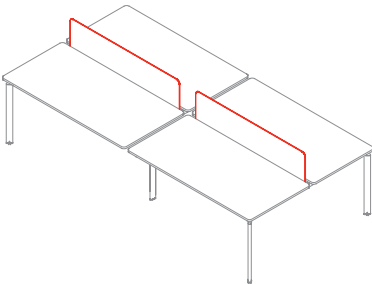

L 20 P 9,5

**1CV5941:** DOUBLE FLIP DOOR  
**1CV5942:** SINGLE FLIP DOOR  
**1CV5842:** SINGLE FLIP DOOR IN THE SAME FINISHES AS THE TOP  
**1CV5943:** DOUBLE FLIP DOOR AND CABLE SUPPORT  
**1CV5944:** SINGLE FLIP DOOR AND CABLE SUPPORT  
**1CV5844:** SINGLE FLIP DOOR IN THE SAME FINISHES AS THE TOP AND CABLE SUPPORT

## SCREENS

---

Front screen

**1CV5180:** L 140 P 1,9 H 31  
**1CV5280:** L 160 P 1,9 H 31  
**1CV5380:** L 180 P 1,9 H 31

Front screen, one side equipped for magnetic fabric panel

**1CV5181:** L 140 P 1,9 H 31  
**1CV5281:** L 160 P 1,9 H 31  
**1CV5381:** L 180 P 1,9 H 31