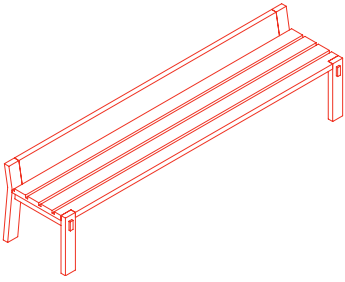

Hortus

Jean-Michel Wilmotte
.18

Hortus

INTRO

The archetypal outdoor bench that enriches interior architecture.

Minimalist and light, as a unique piece or combined in series, it is the archetype of outdoor seating that moves into the interior design, distinguishing it with its disruptive aesthetics. An invitation to sit and experience waiting and meeting in a new and natural way, as in the open air in a park, thus relieving areas of rest and refreshment, lunch or coffee breaks, and even dividing and breaking up areas for intensive work. Hortus is a single-piece bench with a classic, archetypal flavour.

DESIGNER

Jean-Michel Wilmotte

Hortus

Bench

1JW0100: L 250 P 60 H 57