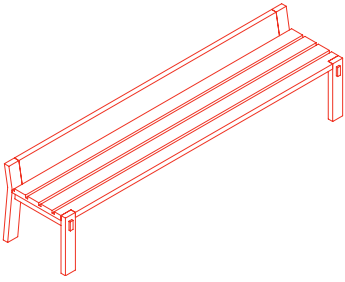

## INTRO

---

The archetypal outdoor bench that enriches interior architecture.

Minimalist and light, as a unique piece or combined in series, it is the archetype of outdoor seating that moves into the interior design, distinguishing it with its disruptive aesthetics. An invitation to sit and experience waiting and meeting in a new and natural way, as in the open air in a park, thus relieving areas of rest and refreshment, lunch or coffee breaks, and even dividing and breaking up areas for intensive work. Hortus is a single-piece bench with a classic, archetypal flavour.

# Hortus

Bench

**1JW0100:** L 97 P 23 1/2 H 22 1/4