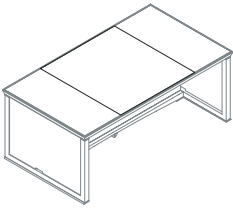

The series is completed by various sizes of complementary side units and matching cabinets in the same finishes.

DESIGNER

Luca Scacchetti

Ianus

One base single top desk
1IA4811: L 71 D 39½ H 28¼
1IA4812: L 82¾ D 39½ H 28¼

Panel base single top desk
1IA4821: L 71 D 39½ H 28¼
1IA4822: L 82¾ D 39½ H 28¼

Open base desk arranged for leather insert
1IA4831: L 71 D 39½ H 28¼
1IA4832: L 82¾ D 39½ H 28¼

Desk panel base arranged for leather insert
1IA4841: L 71 D 39½ H 28¼
1IA4842: L 82¾ D 39½ H 28¼

Leather insert
1IA3011

Open base desk with 6 elements top, liftable hand rest and object tray
1IA4851: L 71 D 39½ H 28¼
1IA4852: L 82¾ D 39½ H 28¼

Panel base desk with 6 elements top, liftable hand rest and object tray
1IA4861: L 71 D 39½ H 28¼
1IA4862: L 82¾ D 39½ H 28¼