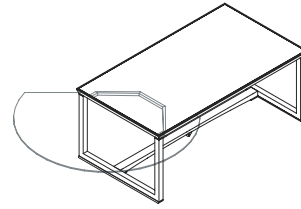

Panel base single top desk
1IA4821: L 71 D 39½ H 28¼
1IA4822: L 82¾ D 39½ H 28¼

Open base desk arranged for leather insert
1IA4831: L 71 D 39½ H 28¼
1IA4832: L 82¾ D 39½ H 28¼

Desk panel base arranged for leather insert
1IA4841: L 71 D 39½ H 28¼
1IA4842: L 82¾ D 39½ H 28¼

Leather insert
1IA3011

Open base desk with 6 elements top, liftable hand rest and object tray
1IA4851: L 71 D 39½ H 28¼
1IA4852: L 82¾ D 39½ H 28¼

Panel base desk with 6 elements top, liftable hand rest and object tray
1IA4861: L 71 D 39½ H 28¼
1IA4862: L 82¾ D 39½ H 28¼

Hand rest with object tray
1IA3021

Circular side work top mounted on upright structure
1IA0311: L 54 D 62 (right)
1IA0312: L 54 D 62 (left)

Chromed grommet
1IAMAG1500

Horizontal cable tray
1IA1511: L 71
1IA1512: L 82¾

Vertical cable management
1IA1521

Ianus

Meeting table, with square base and top
1IA4011: L 63 D 63 H 28¼

Table with square meeting base and round top
1IA4311: Ø 71 H 28¼

Meeting table, boat shaped top
1IA4611: L 110¼ D 57 H 28¼
1IA4612: L 137¼ D 65 H 28¼
1IA4613: L 165¼ D 71 H 28¼