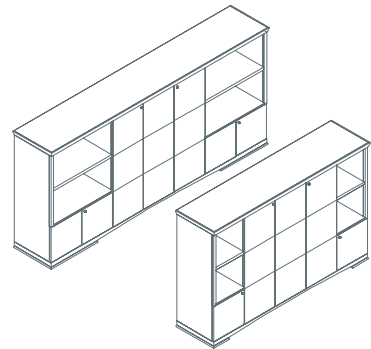

Vertical cable management
1IA1521

Ianus

Meeting table, with square base and top
1IA4011: L 63 D 63 H 28¼

Table with square meeting base and round top
1IA4311: Ø 71 H 28¼

Meeting table, boat shaped top
1IA4611: L 110¼ D 57 H 28¼
1IA4612: L 137¼ D 65 H 28¼
1IA4613: L 165¼ D 71 H 28¼

Chest of drawers on castors with 5 drawers
 and 1 file drawer compartment
1IA5011: L 39½ D 21 H 22½

Open storage unit on castors
 with wooden pull-out shelf
1IA5021: L 39½ D 21 H 22½

Cupboard
1IA5031: L 80 D 19¾ H 36 (5 doors)
1IA5041: L 111½ D 19¾ H 36 (7 doors)

Cupboard with open compartment
1IA5051: L 80 D 19¾ H 36 (5 doors)
1IA5061: L 111½ D 19¾ H 36 (7 doors)

Cupboard with side compartments
1IA5071: L 80 D 19¾ H 51½ (5 doors)
1IA5081: L 111½ D 19¾ H 51½ (7 doors)

Side-board with glass shelf
1IA6510: L 94½ D 19¾ H 33½
1IA6520: L 110¼ D 19¾ H 33½

Typing element for desks
1IA0315: L 39½ D 23¾ H 28¼
1IA0316: L 47¼ D 23¾ H 28¼