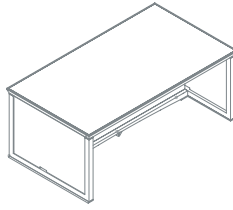

The series is completed by various sizes of complementary side units and matching cabinets in the same finishes.

DESIGNER

Luca Scacchetti

Ianus

One base single top desk
1IA4811: L 71 D 39½ H 28¼
1IA4812: L 82¾ D 39½ H 28¼

Panel base single top desk
1IA4821: L 71 D 39½ H 28¼
1IA4822: L 82¾ D 39½ H 28¼

Open base desk arranged for leather insert
1IA4831: L 71 D 39½ H 28¼
1IA4832: L 82¾ D 39½ H 28¼

Desk panel base arranged for leather insert
1IA4841: L 71 D 39½ H 28¼
1IA4842: L 82¾ D 39½ H 28¼

Leather insert
1IA3011

Open base desk with 6 elements top, liftable hand rest and object tray
1IA4851: L 71 D 39½ H 28¼
1IA4852: L 82¾ D 39½ H 28¼

Panel base desk with 6 elements top, liftable hand rest and object tray
1IA4861: L 71 D 39½ H 28¼
1IA4862: L 82¾ D 39½ H 28¼