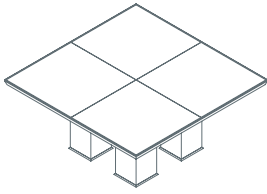

Panel base single top desk
1IA4821: L 71 D 39½ H 28¼
1IA4822: L 82¾ D 39½ H 28¼

Open base desk arranged for leather insert
1IA4831: L 71 D 39½ H 28¼
1IA4832: L 82¾ D 39½ H 28¼

Desk panel base arranged for leather insert
1IA4841: L 71 D 39½ H 28¼
1IA4842: L 82¾ D 39½ H 28¼

Leather insert
1IA3011

Open base desk with 6 elements top, liftable hand rest and object tray
1IA4851: L 71 D 39½ H 28¼
1IA4852: L 82¾ D 39½ H 28¼

Panel base desk with 6 elements top, liftable hand rest and object tray
1IA4861: L 71 D 39½ H 28¼
1IA4862: L 82¾ D 39½ H 28¼

Hand rest with object tray
1IA3021

Circular side work top mounted on upright structure
1IA0311: L 54 D 62 (right)
1IA0312: L 54 D 62 (left)

Chromed grommet
1IAMAG1500

Horizontal cable tray
1IA1511: L 71
1IA1512: L 82¾

Vertical cable management
1IA1521

Ianus

Meeting table, with square base and top
1IA4011: L 63 D 63 H 28¼

Table with square meeting base and round top
1IA4311: Ø 71 H 28¼

Meeting table, boat shaped top
1IA4611: L 110¼ D 57 H 28¼
1IA4612: L 137¼ D 65 H 28¼
1IA4613: L 165¼ D 71 H 28¼