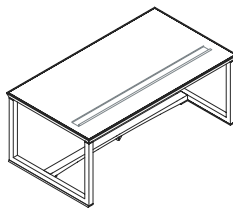

Panel base single top desk
1IA4821: L 71 D 39½ H 28¼
1IA4822: L 82¾ D 39½ H 28¼

Open base desk arranged for leather insert
1IA4831: L 71 D 39½ H 28¼
1IA4832: L 82¾ D 39½ H 28¼

Desk panel base arranged for leather insert
1IA4841: L 71 D 39½ H 28¼
1IA4842: L 82¾ D 39½ H 28¼

Leather insert
1IA3011

Open base desk with 6 elements top, liftable hand rest and object tray
1IA4851: L 71 D 39½ H 28¼
1IA4852: L 82¾ D 39½ H 28¼

Panel base desk with 6 elements top, liftable hand rest and object tray
1IA4861: L 71 D 39½ H 28¼
1IA4862: L 82¾ D 39½ H 28¼

Hand rest with object tray
1IA3021

Circular side work top mounted on upright structure
1IA0311: L 54 D 62 (right)
1IA0312: L 54 D 62 (left)

Chromed grommet
1IAMAG1500

Horizontal cable tray
1IA1511: L 71
1IA1512: L 82¾

Vertical cable management
1IA1521

Ianus

Meeting table, with square base and top
1IA4011: L 63 D 63 H 28¼

Table with square meeting base and round top
1IA4311: Ø 71 H 28¼

Meeting table, boat shaped top
1IA4611: L 110¼ D 57 H 28¼
1IA4612: L 137¼ D 65 H 28¼
1IA4613: L 165¼ D 71 H 28¼