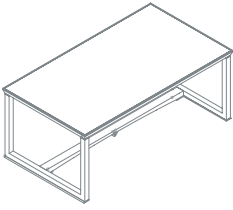

The tables can assume various shapes and sizes, including elliptical meeting tables, square structures and bases with round tops and meeting tables with rectangular structures and tops.

The finishes are those that Tecno has applied to all its collections in order to facilitate the integration of different products in the same layout. For the tops, finishes include matt white and dark grey lacquer, and light, medium and dark oak, with grey and dark brown sides. Leather hand-rests can also be included. Table structures come in matt white and dark grey lacquer and dark oak, with dark brown sides.

The series is completed by various sizes of complementary side units and matching cabinets in the same finishes.

DESIGNER

Luca Scacchetti

Ianus

One base single top desk
1IA4811: L 71 D 39½ H 28¼
1IA4812: L 82¾ D 39½ H 28¼

Panel base single top desk
1IA4821: L 71 D 39½ H 28¼
1IA4822: L 82¾ D 39½ H 28¼

Open base desk arranged for leather insert
1IA4831: L 71 D 39½ H 28¼
1IA4832: L 82¾ D 39½ H 28¼

Desk panel base arranged for leather insert
1IA4841: L 71 D 39½ H 28¼
1IA4842: L 82¾ D 39½ H 28¼

Leather insert
1IA3011

Open base desk with 6 elements top, liftable hand rest and object tray
1IA4851: L 71 D 39½ H 28¼
1IA4852: L 82¾ D 39½ H 28¼

Panel base desk with 6 elements top, liftable hand rest and object tray
1IA4861: L 71 D 39½ H 28¼
1IA4862: L 82¾ D 39½ H 28¼