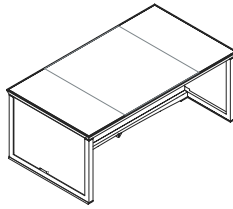

The series is completed by various sizes of complementary side units and matching cabinets in the same finishes.

DESIGNER

Luca Scacchetti

Ianus

One base single top desk
1IA4811: L 71 D 39½ H 28¼
1IA4812: L 82¾ D 39½ H 28¼

Panel base single top desk
1IA4821: L 71 D 39½ H 28¼
1IA4822: L 82¾ D 39½ H 28¼

Open base desk arranged for leather insert
1IA4831: L 71 D 39½ H 28¼
1IA4832: L 82¾ D 39½ H 28¼

Desk panel base arranged for leather insert
1IA4841: L 71 D 39½ H 28¼
1IA4842: L 82¾ D 39½ H 28¼

Leather insert
1IA3011

Open base desk with 6 elements top, liftable hand rest and object tray
1IA4851: L 71 D 39½ H 28¼
1IA4852: L 82¾ D 39½ H 28¼

Panel base desk with 6 elements top, liftable hand rest and object tray
1IA4861: L 71 D 39½ H 28¼
1IA4862: L 82¾ D 39½ H 28¼