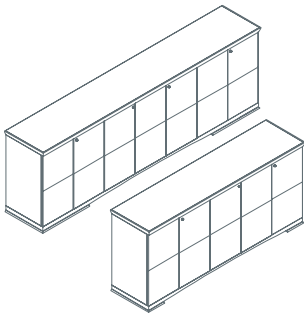

Vertical cable management
1IA1521

Ianus

Meeting table, with square base and top
1IA4011: L 63 D 63 H 28¼

Table with square meeting base and round top
1IA4311: Ø 71 H 28¼

Meeting table, boat shaped top
1IA4611: L 110¼ D 57 H 28¼
1IA4612: L 137¼ D 65 H 28¼
1IA4613: L 165¼ D 71 H 28¼

Chest of drawers on castors with 5 drawers
 and 1 file drawer compartment
1IA5011: L 39½ D 21 H 22½

Open storage unit on castors
 with wooden pull-out shelf
1IA5021: L 39½ D 21 H 22½

Cupboard
1IA5031: L 80 D 19¾ H 36 (5 doors)
1IA5041: L 111½ D 19¾ H 36 (7 doors)