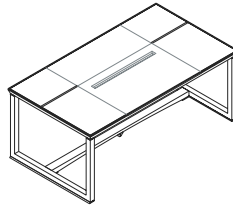

The series is completed by various sizes of complementary side units and matching cabinets in the same finishes.

DESIGNER

Luca Scacchetti

Ianus

One base single top desk
1IA4811: L 71 D 39½ H 28¼
1IA4812: L 82¾ D 39½ H 28¼

Panel base single top desk
1IA4821: L 71 D 39½ H 28¼
1IA4822: L 82¾ D 39½ H 28¼

Open base desk arranged for leather insert
1IA4831: L 71 D 39½ H 28¼
1IA4832: L 82¾ D 39½ H 28¼

Desk panel base arranged for leather insert
1IA4841: L 71 D 39½ H 28¼
1IA4842: L 82¾ D 39½ H 28¼

Leather insert
1IA3011

Open base desk with 6 elements top, liftable hand rest and object tray
1IA4851: L 71 D 39½ H 28¼
1IA4852: L 82¾ D 39½ H 28¼

Panel base desk with 6 elements top, liftable hand rest and object tray
1IA4861: L 71 D 39½ H 28¼
1IA4862: L 82¾ D 39½ H 28¼