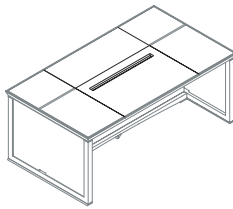

The series is completed by various sizes of complementary side units and matching cabinets in the same finishes.

DESIGNER

Luca Scacchetti

Ianus

One base single top desk
1IA4811: L 71 D 39½ H 28¼
1IA4812: L 82¾ D 39½ H 28¼

Panel base single top desk
1IA4821: L 71 D 39½ H 28¼
1IA4822: L 82¾ D 39½ H 28¼

Open base desk arranged for leather insert
1IA4831: L 71 D 39½ H 28¼
1IA4832: L 82¾ D 39½ H 28¼

Desk panel base arranged for leather insert
1IA4841: L 71 D 39½ H 28¼
1IA4842: L 82¾ D 39½ H 28¼

Leather insert
1IA3011

Open base desk with 6 elements top, liftable hand rest and object tray
1IA4851: L 71 D 39½ H 28¼
1IA4852: L 82¾ D 39½ H 28¼

Panel base desk with 6 elements top, liftable hand rest and object tray
1IA4861: L 71 D 39½ H 28¼
1IA4862: L 82¾ D 39½ H 28¼

Hand rest with object tray
1IA3021

Circular side work top mounted on upright structure
1IA0311: L 54 D 62 (right)
1IA0312: L 54 D 62 (left)

Chromed grommet
1IAMAG1500

Horizontal cable tray
1IA1511: L 71
1IA1512: L 82¾