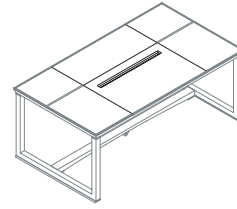

The series is completed by various sizes of complementary side units and matching cabinets in the same finishes.

DESIGNER

Luca Scacchetti

Ianus

One base single top desk
1IA4811: L 71 D 39½ H 28¼
1IA4812: L 82¾ D 39½ H 28¼

Panel base single top desk
1IA4821: L 71 D 39½ H 28¼
1IA4822: L 82¾ D 39½ H 28¼

Open base desk arranged for leather insert
1IA4831: L 71 D 39½ H 28¼
1IA4832: L 82¾ D 39½ H 28¼

Desk panel base arranged for leather insert
1IA4841: L 71 D 39½ H 28¼
1IA4842: L 82¾ D 39½ H 28¼

Leather insert
1IA3011

Open base desk with 6 elements top, liftable hand rest and object tray
1IA4851: L 71 D 39½ H 28¼
1IA4852: L 82¾ D 39½ H 28¼

Panel base desk with 6 elements top, liftable hand rest and object tray
1IA4861: L 71 D 39½ H 28¼
1IA4862: L 82¾ D 39½ H 28¼

Hand rest with object tray
1IA3021

Circular side work top mounted on upright structure
1IA0311: L 54 D 62 (right)
1IA0312: L 54 D 62 (left)

Chromed grommet
1IAMAG1500

Horizontal cable tray
1IA1511: L 71
1IA1512: L 82¾