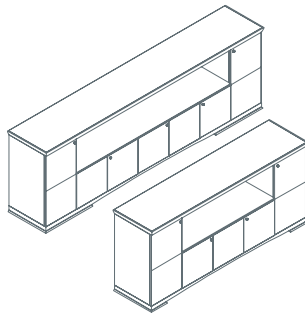

Hand rest with object tray
1IA3021

Circular side work top mounted on upright structure
1IA0311: L 54 D 62 (right)
1IA0312: L 54 D 62 (left)

Chromed grommet
1IAMAG1500

Horizontal cable tray
1IA1511: L 71
1IA1512: L 82¾

Vertical cable management
1IA1521

Ianus

Meeting table, with square base and top
1IA4011: L 63 D 63 H 28¼

Table with square meeting base and round top
1IA4311: Ø 71 H 28¼

Meeting table, boat shaped top
1IA4611: L 110¼ D 57 H 28¼
1IA4612: L 137¼ D 65 H 28¼
1IA4613: L 165¼ D 71 H 28¼

Chest of drawers on castors with 5 drawers
 and 1 file drawer compartment
1IA5011: L 39½ D 21 H 22½

Open storage unit on castors
 with wooden pull-out shelf
1IA5021: L 39½ D 21 H 22½

Cupboard
1IA5031: L 80 D 19¾ H 36 (5 doors)
1IA5041: L 111½ D 19¾ H 36 (7 doors)