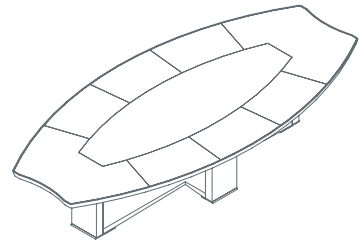

Vertical cable management
1IA1521

Ianus

Meeting table, with square base and top
1IA4011: L 63 D 63 H 28¼

Table with square meeting base and round top
1IA4311: Ø 71 H 28¼

Meeting table, boat shaped top
1IA4611: L 110¼ D 57 H 28¼
1IA4612: L 137¼ D 65 H 28¼
1IA4613: L 165¼ D 71 H 28¼