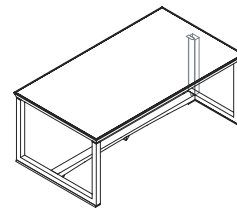

Panel base single top desk
1IA4821: L 71 D 39½ H 28¼
1IA4822: L 82¾ D 39½ H 28¼

Open base desk arranged for leather insert
1IA4831: L 71 D 39½ H 28¼
1IA4832: L 82¾ D 39½ H 28¼

Desk panel base arranged for leather insert
1IA4841: L 71 D 39½ H 28¼
1IA4842: L 82¾ D 39½ H 28¼

Leather insert
1IA3011

Open base desk with 6 elements top, liftable hand rest and object tray
1IA4851: L 71 D 39½ H 28¼
1IA4852: L 82¾ D 39½ H 28¼

Panel base desk with 6 elements top, liftable hand rest and object tray
1IA4861: L 71 D 39½ H 28¼
1IA4862: L 82¾ D 39½ H 28¼

Hand rest with object tray
1IA3021

Circular side work top mounted on upright structure
1IA0311: L 54 D 62 (right)
1IA0312: L 54 D 62 (left)

Chromed grommet
1IAMAG1500

Horizontal cable tray
1IA1511: L 71
1IA1512: L 82¾

Vertical cable management
1IA1521

Ianus

Meeting table, with square base and top
1IA4011: L 63 D 63 H 28¼

Table with square meeting base and round top
1IA4311: Ø 71 H 28¼

Meeting table, boat shaped top
1IA4611: L 110¼ D 57 H 28¼
1IA4612: L 137¼ D 65 H 28¼
1IA4613: L 165¼ D 71 H 28¼