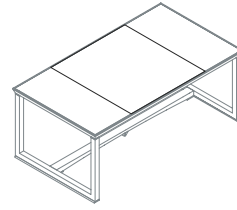

The series is completed by various sizes of complementary side units and matching cabinets in the same finishes.

DESIGNER

Luca Scacchetti

Ianus

One base single top desk
1IA4811: L 71 D 39½ H 28¼
1IA4812: L 82¾ D 39½ H 28¼

Panel base single top desk
1IA4821: L 71 D 39½ H 28¼
1IA4822: L 82¾ D 39½ H 28¼

Open base desk arranged for leather insert
1IA4831: L 71 D 39½ H 28¼
1IA4832: L 82¾ D 39½ H 28¼

Desk panel base arranged for leather insert
1IA4841: L 71 D 39½ H 28¼
1IA4842: L 82¾ D 39½ H 28¼

Leather insert
1IA3011

Open base desk with 6 elements top, liftable hand rest and object tray
1IA4851: L 71 D 39½ H 28¼
1IA4852: L 82¾ D 39½ H 28¼

Panel base desk with 6 elements top, liftable hand rest and object tray
1IA4861: L 71 D 39½ H 28¼
1IA4862: L 82¾ D 39½ H 28¼