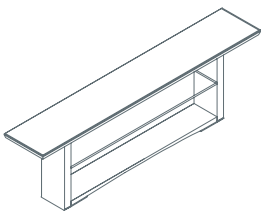

Vertical cable management
1IA1521

Ianus

Meeting table, with square base and top
1IA4011: L 63 D 63 H 28¼

Table with square meeting base and round top
1IA4311: Ø 71 H 28¼

Meeting table, boat shaped top
1IA4611: L 110¼ D 57 H 28¼
1IA4612: L 137¼ D 65 H 28¼
1IA4613: L 165¼ D 71 H 28¼

Chest of drawers on castors with 5 drawers
 and 1 file drawer compartment
1IA5011: L 39½ D 21 H 22½

Open storage unit on castors
 with wooden pull-out shelf
1IA5021: L 39½ D 21 H 22½

Cupboard
1IA5031: L 80 D 19¾ H 36 (5 doors)
1IA5041: L 111½ D 19¾ H 36 (7 doors)

Cupboard with open compartment
1IA5051: L 80 D 19¾ H 36 (5 doors)
1IA5061: L 111½ D 19¾ H 36 (7 doors)

Cupboard with side compartments
1IA5071: L 80 D 19¾ H 51½ (5 doors)
1IA5081: L 111½ D 19¾ H 51½ (7 doors)

Side-board with glass shelf
1IA6510: L 94½ D 19¾ H 33½
1IA6520: L 110¼ D 19¾ H 33½

Typing element for desks
1IA0315: L 39½ D 23¾ H 28¼
1IA0316: L 47¼ D 23¾ H 28¼