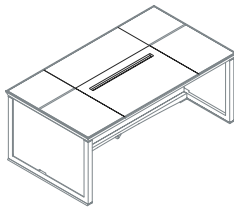

The series is completed by various sizes of complementary side units and matching cabinets in the same finishes.

DESIGNER

Luca Scacchetti

Ianus

One base single top desk
1IA4811: L 180 D 100 H 72
1IA4812: L 210 D 100 H 72

Panel base single top desk
1IA4821: L 180 D 100 H 72
1IA4822: L 210 D 100 H 72

Open base desk arranged for leather insert
1IA4831: L 180 D 100 H 72
1IA4832: L 210 D 100 H 72

Desk panel base arranged for leather insert
1IA4841: L 180 D 100 H 72
1IA4842: L 210 D 100 H 72

Leather insert
1IA3011

Open base desk with 6 elements top, liftable hand rest and object tray
1IA4851: L 180 D 100 H 72
1IA4852: L 210 D 100 H 72

Panel base desk with 6 elements top, liftable hand rest and object tray
1IA4861: L 180 D 100 H 72
1IA4862: L 210 D 100 H 72

Hand rest with object tray
1IA3021

Circular side work top mounted on upright structure
1IA0311: L 137 D 157 (right)
1IA0312: L 137 D 157 (left)

Chromed grommet
1IAMAG1500

Horizontal cable tray
1IA1511: L 180
1IA1512: L 210