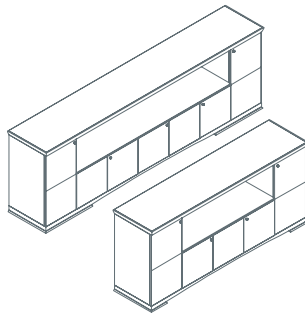

Hand rest with object tray
1IA3021

Circular side work top mounted on upright structure
1IA0311: L 137 D 157 (right)
1IA0312: L 137 D 157 (left)

Chromed grommet
1IAMAG1500

Horizontal cable tray
1IA1511: L 180
1IA1512: L 210

Vertical cable management
1IA1521

Ianus

Meeting table, with square base and top
1IA4011: L 160 D 160 H 72

Table with square meeting base and round top
1IA4311: Ø 18 H 72

Meeting table, boat shaped top
1IA4611: L 280 D 145 H 72
1IA4612: L 350 D 165 H 72
1IA4613: L 420 D 180 H 72

Chest of drawers on castors with 5 drawers
 and 1 file drawer compartment
1IA5011: L 100 D 53,5 H 57

Open storage unit on castors
 with wooden pull-out shelf
1IA5021: L 100 D 53,5 H 57

Cupboard
1IA5031: L 203 D 50 H 91 (5 doors)
1IA5041: L 283 D 50 H 91 (7 doors)