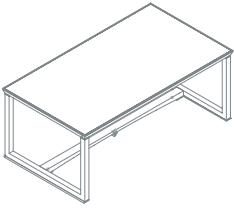

The tables can assume various shapes and sizes, including elliptical meeting tables, square structures and bases with round tops and meeting tables with rectangular structures and tops.

The finishes are those that Tecno has applied to all its collections in order to facilitate the integration of different products in the same layout. For the tops, finishes include matt white and dark grey lacquer, and light, medium and dark oak, with grey and dark brown sides. Leather hand-rests can also be included. Table structures come in matt white and dark grey lacquer and dark oak, with dark brown sides.

The series is completed by various sizes of complementary side units and matching cabinets in the same finishes.

DESIGNER

Luca Scacchetti

Ianus

One base single top desk
1IA4811: L 180 D 100 H 72
1IA4812: L 210 D 100 H 72

Panel base single top desk
1IA4821: L 180 D 100 H 72
1IA4822: L 210 D 100 H 72

Open base desk arranged for leather insert
1IA4831: L 180 D 100 H 72
1IA4832: L 210 D 100 H 72

Desk panel base arranged for leather insert
1IA4841: L 180 D 100 H 72
1IA4842: L 210 D 100 H 72

Leather insert
1IA3011

Open base desk with 6 elements top, liftable hand rest and object tray
1IA4851: L 180 D 100 H 72
1IA4852: L 210 D 100 H 72

Panel base desk with 6 elements top, liftable hand rest and object tray
1IA4861: L 180 D 100 H 72
1IA4862: L 210 D 100 H 72