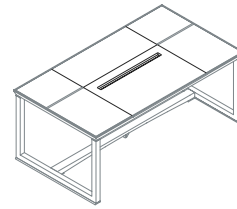

The series is completed by various sizes of complementary side units and matching cabinets in the same finishes.

DESIGNER

Luca Scacchetti

Ianus

One base single top desk
1IA4811: L 180 D 100 H 72
1IA4812: L 210 D 100 H 72

Panel base single top desk
1IA4821: L 180 D 100 H 72
1IA4822: L 210 D 100 H 72

Open base desk arranged for leather insert
1IA4831: L 180 D 100 H 72
1IA4832: L 210 D 100 H 72

Desk panel base arranged for leather insert
1IA4841: L 180 D 100 H 72
1IA4842: L 210 D 100 H 72

Leather insert
1IA3011

Open base desk with 6 elements top, liftable hand rest and object tray
1IA4851: L 180 D 100 H 72
1IA4852: L 210 D 100 H 72

Panel base desk with 6 elements top, liftable hand rest and object tray
1IA4861: L 180 D 100 H 72
1IA4862: L 210 D 100 H 72

Hand rest with object tray
1IA3021

Circular side work top mounted on upright structure
1IA0311: L 137 D 157 (right)
1IA0312: L 137 D 157 (left)

Chromed grommet
1IAMAG1500

Horizontal cable tray
1IA1511: L 180
1IA1512: L 210