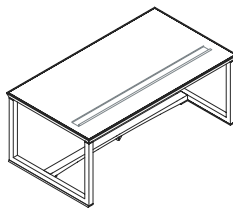

Panel base single top desk
1IA4821: L 180 D 100 H 72
1IA4822: L 210 D 100 H 72

Open base desk arranged for leather insert
1IA4831: L 180 D 100 H 72
1IA4832: L 210 D 100 H 72

Desk panel base arranged for leather insert
1IA4841: L 180 D 100 H 72
1IA4842: L 210 D 100 H 72

Leather insert
1IA3011

Open base desk with 6 elements top, liftable hand rest and object tray
1IA4851: L 180 D 100 H 72
1IA4852: L 210 D 100 H 72

Panel base desk with 6 elements top, liftable hand rest and object tray
1IA4861: L 180 D 100 H 72
1IA4862: L 210 D 100 H 72

Hand rest with object tray
1IA3021

Circular side work top mounted on upright structure
1IA0311: L 137 D 157 (right)
1IA0312: L 137 D 157 (left)

Chromed grommet
1IAMAG1500

Horizontal cable tray
1IA1511: L 180
1IA1512: L 210

Vertical cable management
1IA1521

Ianus

Meeting table, with square base and top
1IA4011: L 160 D 160 H 72

Table with square meeting base and round top
1IA4311: Ø 18 H 72

Meeting table, boat shaped top
1IA4611: L 280 D 145 H 72
1IA4612: L 350 D 165 H 72
1IA4613: L 420 D 180 H 72