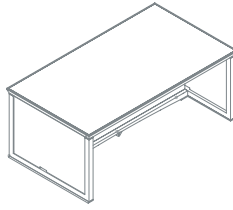

The series is completed by various sizes of complementary side units and matching cabinets in the same finishes.

DESIGNER

Luca Scacchetti

Ianus

One base single top desk
1IA4811: L 180 D 100 H 72
1IA4812: L 210 D 100 H 72

Panel base single top desk
1IA4821: L 180 D 100 H 72
1IA4822: L 210 D 100 H 72

Open base desk arranged for leather insert
1IA4831: L 180 D 100 H 72
1IA4832: L 210 D 100 H 72

Desk panel base arranged for leather insert
1IA4841: L 180 D 100 H 72
1IA4842: L 210 D 100 H 72

Leather insert
1IA3011

Open base desk with 6 elements top, liftable hand rest and object tray
1IA4851: L 180 D 100 H 72
1IA4852: L 210 D 100 H 72

Panel base desk with 6 elements top, liftable hand rest and object tray
1IA4861: L 180 D 100 H 72
1IA4862: L 210 D 100 H 72