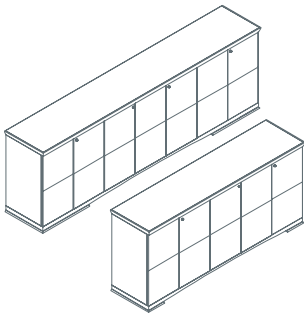

Vertical cable management
1IA1521

Ianus

Meeting table, with square base and top
1IA4011: L 160 D 160 H 72

Table with square meeting base and round top
1IA4311: Ø 18 H 72

Meeting table, boat shaped top
1IA4611: L 280 D 145 H 72
1IA4612: L 350 D 165 H 72
1IA4613: L 420 D 180 H 72

Chest of drawers on castors with 5 drawers
 and 1 file drawer compartment
1IA5011: L 100 D 53,5 H 57

Open storage unit on castors
 with wooden pull-out shelf
1IA5021: L 100 D 53,5 H 57

Cupboard
1IA5031: L 203 D 50 H 91 (5 doors)
1IA5041: L 283 D 50 H 91 (7 doors)