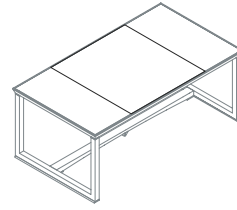

The series is completed by various sizes of complementary side units and matching cabinets in the same finishes.

DESIGNER

Luca Scacchetti

Ianus

One base single top desk
1IA4811: L 180 D 100 H 72
1IA4812: L 210 D 100 H 72

Panel base single top desk
1IA4821: L 180 D 100 H 72
1IA4822: L 210 D 100 H 72

Open base desk arranged for leather insert
1IA4831: L 180 D 100 H 72
1IA4832: L 210 D 100 H 72

Desk panel base arranged for leather insert
1IA4841: L 180 D 100 H 72
1IA4842: L 210 D 100 H 72

Leather insert
1IA3011

Open base desk with 6 elements top, liftable hand rest and object tray
1IA4851: L 180 D 100 H 72
1IA4852: L 210 D 100 H 72

Panel base desk with 6 elements top, liftable hand rest and object tray
1IA4861: L 180 D 100 H 72
1IA4862: L 210 D 100 H 72