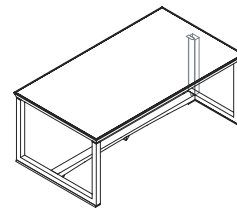

Panel base single top desk
1IA4821: L 180 D 100 H 72
1IA4822: L 210 D 100 H 72

Open base desk arranged for leather insert
1IA4831: L 180 D 100 H 72
1IA4832: L 210 D 100 H 72

Desk panel base arranged for leather insert
1IA4841: L 180 D 100 H 72
1IA4842: L 210 D 100 H 72

Hand rest with object tray
1IA3021

Circular side work top mounted on upright structure
1IA0311: L 137 D 157 (right)
1IA0312: L 137 D 157 (left)

Chromed grommet
1IAMAG1500

Horizontal cable tray
1IA1511: L 180
1IA1512: L 210

Vertical cable management
1IA1521

Ianus

Meeting table, with square base and top
1IA4011: L 160 D 160 H 72

Table with square meeting base and round top
1IA4311: Ø 18 H 72

Meeting table, boat shaped top
1IA4611: L 280 D 145 H 72
1IA4612: L 350 D 165 H 72
1IA4613: L 420 D 180 H 72

Chest of drawers on castors with 5 drawers
 and 1 file drawer compartment
1IA5011: L 100 D 53,5 H 57

Open storage unit on castors
 with wooden pull-out shelf
1IA5021: L 100 D 53,5 H 57

Cupboard
1IA5031: L 203 D 50 H 91 (5 doors)
1IA5041: L 283 D 50 H 91 (7 doors)