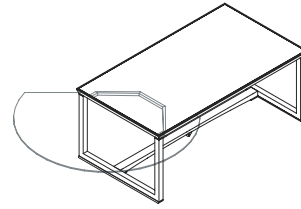

Panel base single top desk
1IA4821: L 180 D 100 H 72
1IA4822: L 210 D 100 H 72

Open base desk arranged for leather insert
1IA4831: L 180 D 100 H 72
1IA4832: L 210 D 100 H 72

Desk panel base arranged for leather insert
1IA4841: L 180 D 100 H 72
1IA4842: L 210 D 100 H 72

Leather insert
1IA3011

Open base desk with 6 elements top, liftable hand rest and object tray
1IA4851: L 180 D 100 H 72
1IA4852: L 210 D 100 H 72

Panel base desk with 6 elements top, liftable hand rest and object tray
1IA4861: L 180 D 100 H 72
1IA4862: L 210 D 100 H 72

Hand rest with object tray
1IA3021

Circular side work top mounted on upright structure
1IA0311: L 137 D 157 (right)
1IA0312: L 137 D 157 (left)

Chromed grommet
1IAMAG1500

Horizontal cable tray
1IA1511: L 180
1IA1512: L 210

Vertical cable management
1IA1521

Ianus

Meeting table, with square base and top
1IA4011: L 160 D 160 H 72

Table with square meeting base and round top
1IA4311: Ø 18 H 72

Meeting table, boat shaped top
1IA4611: L 280 D 145 H 72
1IA4612: L 350 D 165 H 72
1IA4613: L 420 D 180 H 72