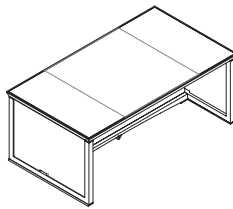

The series is completed by various sizes of complementary side units and matching cabinets in the same finishes.

DESIGNER

Luca Scacchetti

Ianus

One base single top desk
1IA4811: L 180 D 100 H 72
1IA4812: L 210 D 100 H 72

Panel base single top desk
1IA4821: L 180 D 100 H 72
1IA4822: L 210 D 100 H 72

Open base desk arranged for leather insert
1IA4831: L 180 D 100 H 72
1IA4832: L 210 D 100 H 72

Desk panel base arranged for leather insert
1IA4841: L 180 D 100 H 72
1IA4842: L 210 D 100 H 72

Leather insert
1IA3011

Open base desk with 6 elements top, liftable hand rest and object tray
1IA4851: L 180 D 100 H 72
1IA4852: L 210 D 100 H 72

Panel base desk with 6 elements top, liftable hand rest and object tray
1IA4861: L 180 D 100 H 72
1IA4862: L 210 D 100 H 72