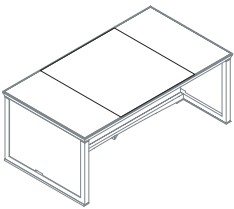

The series is completed by various sizes of complementary side units and matching cabinets in the same finishes.

DESIGNER

Luca Scacchetti

Ianus

One base single top desk
1IA4811: L 180 D 100 H 72
1IA4812: L 210 D 100 H 72

Panel base single top desk
1IA4821: L 180 D 100 H 72
1IA4822: L 210 D 100 H 72

Open base desk arranged for leather insert
1IA4831: L 180 D 100 H 72
1IA4832: L 210 D 100 H 72

Desk panel base arranged for leather insert
1IA4841: L 180 D 100 H 72
1IA4842: L 210 D 100 H 72

Leather insert
1IA3011

Open base desk with 6 elements top, liftable hand rest and object tray
1IA4851: L 180 D 100 H 72
1IA4852: L 210 D 100 H 72

Panel base desk with 6 elements top, liftable hand rest and object tray
1IA4861: L 180 D 100 H 72
1IA4862: L 210 D 100 H 72