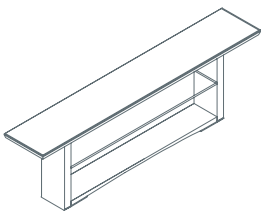

Vertical cable management
1IA1521

Ianus

Meeting table, with square base and top
1IA4011: L 160 D 160 H 72

Table with square meeting base and round top
1IA4311: Ø 18 H 72

Meeting table, boat shaped top
1IA4611: L 280 D 145 H 72
1IA4612: L 350 D 165 H 72
1IA4613: L 420 D 180 H 72

Chest of drawers on castors with 5 drawers
 and 1 file drawer compartment
1IA5011: L 100 D 53,5 H 57

Open storage unit on castors
 with wooden pull-out shelf
1IA5021: L 100 D 53,5 H 57

Cupboard
1IA5031: L 203 D 50 H 91 (5 doors)
1IA5041: L 283 D 50 H 91 (7 doors)

Cupboard with open compartment
1IA5051: L 203 D 50 H 91 (5 doors)
1IA5061: L 283 D 50 H 91 (7 doors)

Cupboard with side compartments
1IA5071: L 203 D 50 H 131 (5 doors)
1IA5081: L 283 D 50 H 131 (7 doors)