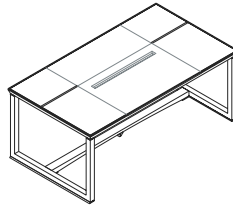

The series is completed by various sizes of complementary side units and matching cabinets in the same finishes.

DESIGNER

Luca Scacchetti

Ianus

One base single top desk
1IA4811: L 180 D 100 H 72
1IA4812: L 210 D 100 H 72

Panel base single top desk
1IA4821: L 180 D 100 H 72
1IA4822: L 210 D 100 H 72

Open base desk arranged for leather insert
1IA4831: L 180 D 100 H 72
1IA4832: L 210 D 100 H 72

Desk panel base arranged for leather insert
1IA4841: L 180 D 100 H 72
1IA4842: L 210 D 100 H 72

Leather insert
1IA3011

Open base desk with 6 elements top, liftable hand rest and object tray
1IA4851: L 180 D 100 H 72
1IA4852: L 210 D 100 H 72

Panel base desk with 6 elements top, liftable hand rest and object tray
1IA4861: L 180 D 100 H 72
1IA4862: L 210 D 100 H 72