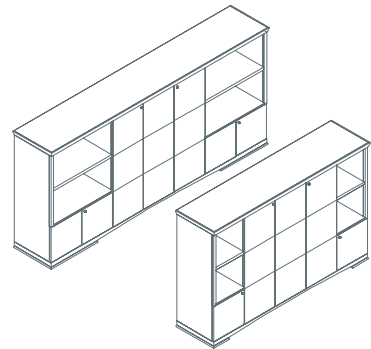

Vertical cable management
1IA1521

Ianus

Meeting table, with square base and top
1IA4011: L 160 D 160 H 72

Table with square meeting base and round top
1IA4311: Ø 18 H 72

Meeting table, boat shaped top
1IA4611: L 280 D 145 H 72
1IA4612: L 350 D 165 H 72
1IA4613: L 420 D 180 H 72

Chest of drawers on castors with 5 drawers
 and 1 file drawer compartment
1IA5011: L 100 D 53,5 H 57

Open storage unit on castors
 with wooden pull-out shelf
1IA5021: L 100 D 53,5 H 57

Cupboard
1IA5031: L 203 D 50 H 91 (5 doors)
1IA5041: L 283 D 50 H 91 (7 doors)

Cupboard with open compartment
1IA5051: L 203 D 50 H 91 (5 doors)
1IA5061: L 283 D 50 H 91 (7 doors)

Cupboard with side compartments
1IA5071: L 203 D 50 H 131 (5 doors)
1IA5081: L 283 D 50 H 131 (7 doors)