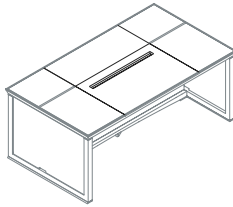

The series is completed by various sizes of complementary side units and matching cabinets in the same finishes.

DESIGNER

Luca Scacchetti

Ianus

One base single top desk
1IA4811: L 71 D 39½ H 28¼
1IA4812: L 82¾ D 39½ H 28¼

Panel base single top desk
1IA4821: L 71 D 39½ H 28¼
1IA4822: L 82¾ D 39½ H 28¼

Open base desk arranged for leather insert
1IA4831: L 71 D 39½ H 28¼
1IA4832: L 82¾ D 39½ H 28¼

Desk panel base arranged for leather insert
1IA4841: L 71 D 39½ H 28¼
1IA4842: L 82¾ D 39½ H 28¼

Leather insert
1IA3011

Open base desk with 6 elements top, liftable hand rest and object tray
1IA4851: L 71 D 39½ H 28¼
1IA4852: L 82¾ D 39½ H 28¼

Panel base desk with 6 elements top, liftable hand rest and object tray
1IA4861: L 71 D 39½ H 28¼
1IA4862: L 82¾ D 39½ H 28¼