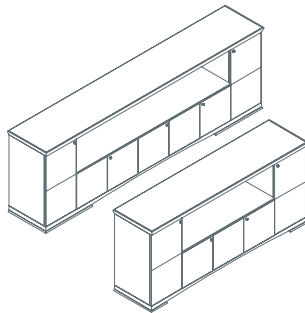

Vertical cable management
1IA1521

Ianus

Meeting table, with square base and top
1IA4011: L 63 D 63 H 28¼

Table with square meeting base and round top
1IA4311: Ø 71 H 28¼

Meeting table, boat shaped top
1IA4611: L 110¼ D 57 H 28¼
1IA4612: L 137¼ D 65 H 28¼
1IA4613: L 165¼ D 71 H 28¼

Chest of drawers on castors with 5 drawers
 and 1 file drawer compartment
1IA5011: L 39½ D 21 H 22½

Open storage unit on castors
 with wooden pull-out shelf
1IA5021: L 39½ D 21 H 22½

Cupboard
1IA5031: L 80 D 19¾ H 36 (5 doors)
1IA5041: L 111½ D 19¾ H 36 (7 doors)