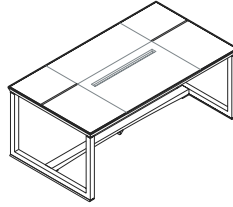

The series is completed by various sizes of complementary side units and matching cabinets in the same finishes.

DESIGNER

Luca Scacchetti

Ianus

One base single top desk
1IA4811: L 71 D 39½ H 28¼
1IA4812: L 82¾ D 39½ H 28¼

Panel base single top desk
1IA4821: L 71 D 39½ H 28¼
1IA4822: L 82¾ D 39½ H 28¼

Open base desk arranged for leather insert
1IA4831: L 71 D 39½ H 28¼
1IA4832: L 82¾ D 39½ H 28¼

Desk panel base arranged for leather insert
1IA4841: L 71 D 39½ H 28¼
1IA4842: L 82¾ D 39½ H 28¼

Leather insert
1IA3011

Open base desk with 6 elements top, liftable hand rest and object tray
1IA4851: L 71 D 39½ H 28¼
1IA4852: L 82¾ D 39½ H 28¼

Panel base desk with 6 elements top, liftable hand rest and object tray
1IA4861: L 71 D 39½ H 28¼
1IA4862: L 82¾ D 39½ H 28¼