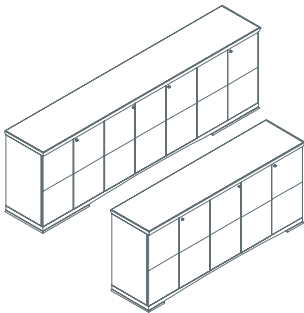

Vertical cable management
1IA1521

Ianus

Meeting table, with square base and top
1IA4011: L 63 D 63 H 28¼

Table with square meeting base and round top
1IA4311: Ø 71 H 28¼

Meeting table, boat shaped top
1IA4611: L 110¼ D 57 H 28¼
1IA4612: L 137¼ D 65 H 28¼
1IA4613: L 165¼ D 71 H 28¼

Chest of drawers on castors with 5 drawers
 and 1 file drawer compartment
1IA5011: L 39½ D 21 H 22½

Open storage unit on castors
 with wooden pull-out shelf
1IA5021: L 39½ D 21 H 22½

Cupboard
1IA5031: L 80 D 19¾ H 36 (5 doors)
1IA5041: L 111½ D 19¾ H 36 (7 doors)

Cupboard with open compartment
1IA5051: L 80 D 19¾ H 36 (5 doors)
1IA5061: L 111½ D 19¾ H 36 (7 doors)

Cupboard with side compartments
1IA5071: L 80 D 19¾ H 51½ (5 doors)
1IA5081: L 111½ D 19¾ H 51½ (7 doors)