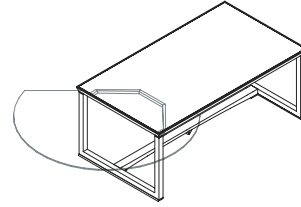

Panel base single top desk
1IA4821: L 71 D 39½ H 28¼
1IA4822: L 82¾ D 39½ H 28¼

Open base desk arranged for leather insert
1IA4831: L 71 D 39½ H 28¼
1IA4832: L 82¾ D 39½ H 28¼

Desk panel base arranged for leather insert
1IA4841: L 71 D 39½ H 28¼
1IA4842: L 82¾ D 39½ H 28¼

Leather insert
1IA3011

Open base desk with 6 elements top, liftable hand rest and object tray
1IA4851: L 71 D 39½ H 28¼
1IA4852: L 82¾ D 39½ H 28¼

Panel base desk with 6 elements top, liftable hand rest and object tray
1IA4861: L 71 D 39½ H 28¼
1IA4862: L 82¾ D 39½ H 28¼

Hand rest with object tray
1IA3021

Circular side work top mounted on upright structure
1IA0311: L 54 D 62 (right)
1IA0312: L 54 D 62 (left)

Chromed grommet
1IAMAG1500

Horizontal cable tray
1IA1511: L 71
1IA1512: L 82¾

Vertical cable management
1IA1521

Ianus

Meeting table, with square base and top
1IA4011: L 63 D 63 H 28¼

Table with square meeting base and round top
1IA4311: Ø 71 H 28¼

Meeting table, boat shaped top
1IA4611: L 110¼ D 57 H 28¼
1IA4612: L 137¼ D 65 H 28¼
1IA4613: L 165¼ D 71 H 28¼