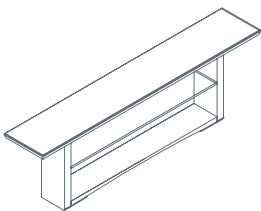

Vertical cable management
1IA1521

Ianus

Meeting table, with square base and top
1IA4011: L 63 D 63 H 28¼

Table with square meeting base and round top
1IA4311: Ø 71 H 28¼

Meeting table, boat shaped top
1IA4611: L 110¼ D 57 H 28¼
1IA4612: L 137¼ D 65 H 28¼
1IA4613: L 165¼ D 71 H 28¼

Chest of drawers on castors with 5 drawers
 and 1 file drawer compartment
1IA5011: L 39½ D 21 H 22½

Open storage unit on castors
 with wooden pull-out shelf
1IA5021: L 39½ D 21 H 22½

Cupboard
1IA5031: L 80 D 19¾ H 36 (5 doors)
1IA5041: L 111½ D 19¾ H 36 (7 doors)

Cupboard with open compartment
1IA5051: L 80 D 19¾ H 36 (5 doors)
1IA5061: L 111½ D 19¾ H 36 (7 doors)

Cupboard with side compartments
1IA5071: L 80 D 19¾ H 51½ (5 doors)
1IA5081: L 111½ D 19¾ H 51½ (7 doors)

Side-board with glass shelf
1IA6510: L 94½ D 19¾ H 33½

Typing element for desks
1IA0315: L 39½ D 23¾ H 28¼

lanus

DESKS, MEETING TABLES: TOPS

WHITE MATT LACQUER

DARK GREY MATT LACQUER

LIGHT OAK

GRAPHITE OAK