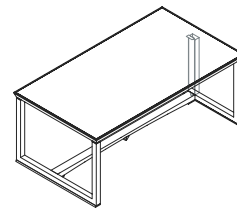

Panel base single top desk
1IA4821: L 71 D 39½ H 28¼
1IA4822: L 82¾ D 39½ H 28¼

Open base desk arranged for leather insert
1IA4831: L 71 D 39½ H 28¼
1IA4832: L 82¾ D 39½ H 28¼

Desk panel base arranged for leather insert
1IA4841: L 71 D 39½ H 28¼
1IA4842: L 82¾ D 39½ H 28¼

Hand rest with object tray
1IA3021

Circular side work top mounted on upright structure
1IA0311: L 54 D 62 (right)
1IA0312: L 54 D 62 (left)

Chromed grommet
1IAMAG1500

Horizontal cable tray
1IA1511: L 71
1IA1512: L 82¾

Vertical cable management
1IA1521

Ianus

Meeting table, with square base and top
1IA4011: L 63 D 63 H 28¼

Table with square meeting base and round top
1IA4311: Ø 71 H 28¼

Meeting table, boat shaped top
1IA4611: L 110¼ D 57 H 28¼
1IA4612: L 137¼ D 65 H 28¼
1IA4613: L 165¼ D 71 H 28¼

Chest of drawers on castors with 5 drawers
 and 1 file drawer compartment
1IA5011: L 39½ D 21 H 22½

Open storage unit on castors
 with wooden pull-out shelf
1IA5021: L 39½ D 21 H 22½

Cupboard
1IA5031: L 80 D 19¾ H 36 (5 doors)
1IA5041: L 111½ D 19¾ H 36 (7 doors)