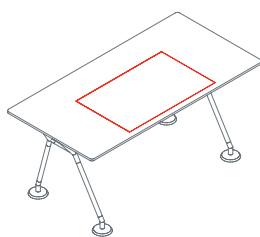

The system's starting point is a tubular metal backbone to which legs, feet, supports, worktops, superstructures and screens can be attached. A plastic vertebra secured to the frame provides orderly access for cables from the floor. Modular cable ducting in painted perforated sheet metal carries cabling under the worktops.

DESIGNER

Norman Foster

AWARDS

Compasso d'oro 1987

Nomos System

Leg

1NM1011: D 60 H 72
 1NM1012: D 80 H 72
 1NM1013: D 100 H 72
 1NM1014: D 120 H 72

Top

1NM0011: L 80 D 60
 1NM0012: L 120 D 60
 1NM0013: L 160 D 60
 1NM0014: L 80 D 80
 1NM0015: L 120 D 80
 1NM0016: L 160 D 80
 1NM0017: L 80 D 100
 1NM0018: L 120 D 100
 1NM0019: L 160 D 100
 1NM0020: L 80 D 120
 1NM0021: L 120 D 120
 1NM0022: L 160 D 120
 1NM0023: L 160 D 160

Top arranged for leather desk pad

1NM0053: L 160 D 80
 1NM0054: L 180 D 80
 1NM0055: L 200 D 80
 1NM0056: L 160 D 100
 1NM0057: L 180 D 100
 1NM0058: L 200 D 100

Leather desk pad
 1NM0052: L 80 D 50

Side return top