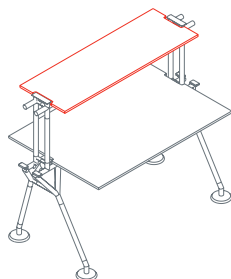

The system's starting point is a tubular metal backbone to which legs, feet, supports, worktops, superstructures and screens can be attached. A plastic vertebra secured to the frame provides orderly access for cables from the floor. Modular cable ducting in painted perforated sheet metal carries cabling under the worktops.

Side return top

1NM0091: L 100 D 60 H 72
 1NM0092: L 140 D 60 H 72

Side return top for pedestal

1NM0101/103: L 100 D 60 H 72
 1NM0102/104: L 140 D 60 H 72

Upright

1NM1511: H 39
 1NM1512: H 72

Upper shelf

1NM3011: L 160 D 40

Cable management hook
1NM1521

Cable management hook
1NM1531

Black plastic cable management vertebra
1NM1541

Cable tray
1NM1551: L 80
1NM1552: L 120
1NM1553: L 160

Nomos System

Top
1NM0059: L 120 D 60

Top
1NM0051: L 200 D 60