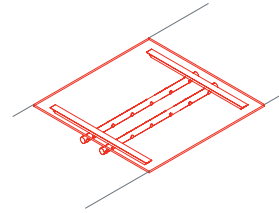

The system's starting point is a tubular metal backbone to which legs, feet, supports, worktops, superstructures and screens can be attached. A plastic vertebra secured to the frame provides orderly access for cables from the floor. Modular cable ducting in painted perforated sheet metal carries cabling under the worktops.

Cable management hook
1NM1521

Cable management hook
1NM1531

Black plastic cable management vertebra
1NM1541

Cable tray
1NM1551: L 80
1NM1552: L 120
1NM1553: L 160

Nomos System

Top
1NM0059: L 120 D 60

Top
1NM0051: L 200 D 60

Top
1NM0061: L 160 D 80
1NM0062: L 180 D 80
1NM0063: L 200 D 80
1NM0064: L 160 D 100
1NM0065: L 180 D 100
1NM0066: L 200 D 100

Intermediate top
1NM0071: L 120 D 60
1NM0072: L 160 D 60

End side top
1NM0081: L 140 D 60
1NM0082: L 180 D 60