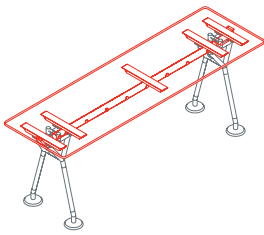

Cable management hook
1NM1521

Cable management hook
1NM1531

Black plastic cable management vertebra
1NM1541

Cable tray
1NM1551: L 80
1NM1552: L 120
1NM1553: L 160

Nomos System

Top
1NM0059: L 120 D 60

Top
1NM0051: L 200 D 60

Top
1NM0061: L 160 D 80
1NM0062: L 180 D 80
1NM0063: L 200 D 80
1NM0064: L 160 D 100
1NM0065: L 180 D 100
1NM0066: L 200 D 100

Intermediate top
1NM0071: L 120 D 60
1NM0072: L 160 D 60

End side top
1NM0081: L 140 D 60
1NM0082: L 180 D 60

Intermediate meeting top
1NM0073: L 120 D 140
1NM0074: L 160 D 140

End side meeting top
1NM0083: L 140 D 120
1NM0084: L 160 D 120
1NM0085: L 180 D 120
1NM0086: L 200 D 120
1NM0087: L 160 D 140
1NM0088: L 200 D 140