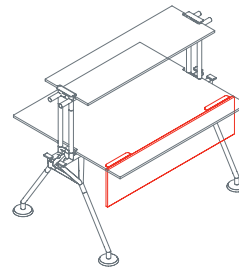

The system's starting point is a tubular metal backbone to which legs, feet, supports, worktops, superstructures and screens can be attached. A plastic vertebra secured to the frame provides orderly access for cables from the floor. Modular cable ducting in painted perforated sheet metal carries cabling under the worktops.

Side return top

1NM0091: L 100 D 60 H 72
 1NM0092: L 140 D 60 H 72

Side return top for pedestal

1NM0101/103: L 100 D 60 H 72
 1NM0102/104: L 140 D 60 H 72

Upright

1NM1511: H 39
 1NM1512: H 72

Upper shelf

1NM3011: L 160 D 40

Upper end shelf

1NM3023: D 40

End side screen

1NM2511: L 160 H 35

Nomos System

Intermediate screen
1NM2512: L 160 H 35

Front screen
1NM2521: L 160 H 30

Modesty panel
1NM2532: L 160 H 30

Cable management hook
1NM1521

Cable management hook
1NM1531

Black plastic cable management vertebra
1NM1541

Cable tray
1NM1551: L 80
1NM1552: L 120
1NM1553: L 160

Nomos System

Top
1NM0059: L 120 D 60

Top
1NM0051: L 200 D 60