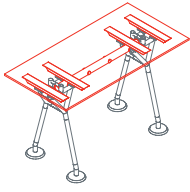

The system's starting point is a tubular metal backbone to which legs, feet, supports, worktops, superstructures and screens can be attached. A plastic vertebra secured to the frame provides orderly access for cables from the floor. Modular cable ducting in painted perforated sheet metal carries cabling under the worktops.

Cable management hook
1NM1521

Cable management hook
1NM1531

Black plastic cable management vertebra
1NM1541

Cable tray
1NM1551: L 80
1NM1552: L 120
1NM1553: L 160

Nomos System

Top
1NM0059: L 120 D 60

Top
1NM0051: L 200 D 60

Top
1NM0061: L 160 D 80
1NM0062: L 180 D 80
1NM0063: L 200 D 80
1NM0064: L 160 D 100
1NM0065: L 180 D 100
1NM0066: L 200 D 100

Intermediate top
1NM0071: L 120 D 60
1NM0072: L 160 D 60

End side top
1NM0081: L 140 D 60
1NM0082: L 180 D 60