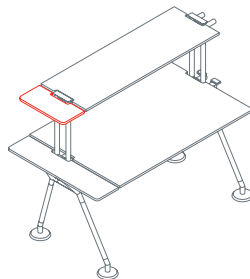

The system's starting point is a tubular metal backbone to which legs, feet, supports, worktops, superstructures and screens can be attached. A plastic vertebra secured to the frame provides orderly access for cables from the floor. Modular cable ducting in painted perforated sheet metal carries cabling under the worktops.

Side return top

1NM0091: L 100 D 60 H 72
 1NM0092: L 140 D 60 H 72

Side return top for pedestal

1NM0101/103: L 100 D 60 H 72
 1NM0102/104: L 140 D 60 H 72

Upright

1NM1511: H 39
 1NM1512: H 72

Upper shelf

1NM3011: L 160 D 40