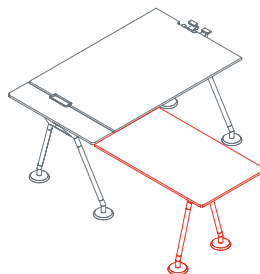

The system's starting point is a tubular metal backbone to which legs, feet, supports, worktops, superstructures and screens can be attached. A plastic vertebra secured to the frame provides orderly access for cables from the floor. Modular cable ducting in painted perforated sheet metal carries cabling under the worktops.

Top arranged for leather desk pad

1NM0053: L 160 D 80
 1NM0054: L 180 D 80
 1NM0055: L 200 D 80
 1NM0056: L 160 D 100
 1NM0057: L 180 D 100
 1NM0058: L 200 D 100

Leather desk pad
 1NM0052: L 80 D 50

Side return top

Side return top

1NM0091: L 100 D 60 H 72
 1NM0092: L 140 D 60 H 72

Side return top for pedestal

1NM0101/103: L 100 D 60 H 72
 1NM0102/104: L 140 D 60 H 72

Upright

1NM1511: H 39
 1NM1512: H 72

Upper shelf

1NM3011: L 160 D 40