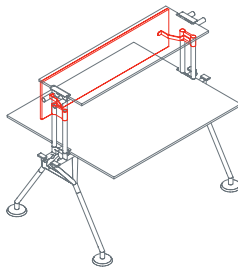

The system's starting point is a tubular metal backbone to which legs, feet, supports, worktops, superstructures and screens can be attached. A plastic vertebra secured to the frame provides orderly access for cables from the floor. Modular cable ducting in painted perforated sheet metal carries cabling under the worktops.

Side return top

1NM0091: L 100 D 60 H 72
 1NM0092: L 140 D 60 H 72

Side return top for pedestal

1NM0101/103: L 100 D 60 H 72
 1NM0102/104: L 140 D 60 H 72

Upright

1NM1511: H 39
 1NM1512: H 72

Upper shelf

1NM3011: L 160 D 40

Upper end shelf

1NM3023: D 40

End side screen

1NM2511: L 160 H 35

Nomos System

Intermediate screen
1NM2512: L 160 H 35

Front screen
1NM2521: L 160 H 30

Modesty panel
1NM2532: L 160 H 30

Cable management hook
1NM1521

Cable management hook
1NM1531

Black plastic cable management vertebra
1NM1541

Cable tray
1NM1551: L 80
1NM1552: L 120
1NM1553: L 160

Nomos System

Top
1NM0059: L 120 D 60

Top
1NM0051: L 200 D 60