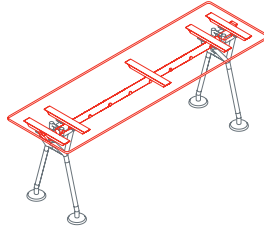

Cable management hook
1NM1521

Cable management hook
1NM1531

Black plastic cable management vertebra
1NM1541

Cable tray
1NM1551: L 80
1NM1552: L 120
1NM1553: L 160

Nomos System

Top
1NM0059: L 120 D 60

Top
1NM0051: L 200 D 60

Top
1NM0061: L 160 D 80
1NM0062: L 180 D 80
1NM0063: L 200 D 80
1NM0064: L 160 D 100
1NM0065: L 180 D 100
1NM0066: L 200 D 100

Intermediate top
1NM0071: L 120 D 60
1NM0072: L 160 D 60

End side top
1NM0081: L 140 D 60
1NM0082: L 180 D 60

Intermediate meeting top
1NM0073: L 120 D 140
1NM0074: L 160 D 140

End side meeting top
1NM0083: L 140 D 120
1NM0084: L 160 D 120
1NM0085: L 180 D 120
1NM0086: L 200 D 120
1NM0087: L 160 D 140
1NM0088: L 200 D 140