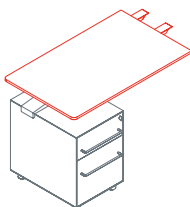

The system's starting point is a tubular metal backbone to which legs, feet, supports, worktops, superstructures and screens can be attached. A plastic vertebra secured to the frame provides orderly access for cables from the floor. Modular cable ducting in painted perforated sheet metal carries cabling under the worktops.

1NM0031: L 160 D 80
 1NM0032: L 160 D 80
 1NM0033: L 160 D 120

End top

1NM0041/47: L 20 D 60
 1NM0042/48: L 20 D 80
 1NM0043/49: L 20 D 80
 1NM0044/50: L 20 D 100
 1NM0045/40: L 20 D 120
 1NM0046: L 40 D 160

Side return top

1NM0091: L 100 D 60 H 72
 1NM0092: L 140 D 60 H 72

Side return top for pedestal

1NM0101/103: L 100 D 60 H 72
 1NM0102/104: L 140 D 60 H 72

Upright

1NM1511: H 39
 1NM1512: H 72

Upper shelf

1NM3011: L 160 D 40