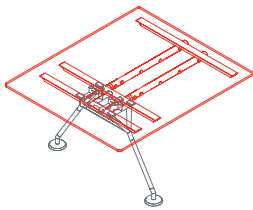

The system's starting point is a tubular metal backbone to which legs, feet, supports, worktops, superstructures and screens can be attached. A plastic vertebra secured to the frame provides orderly access for cables from the floor. Modular cable ducting in painted perforated sheet metal carries cabling under the worktops.

Cable management hook
1NM1521

Cable management hook
1NM1531

Black plastic cable management vertebra
1NM1541

Cable tray
1NM1551: L 80
1NM1552: L 120
1NM1553: L 160

Nomos System

Top
1NM0059: L 120 D 60

Top
1NM0051: L 200 D 60

Top
1NM0061: L 160 D 80
1NM0062: L 180 D 80
1NM0063: L 200 D 80
1NM0064: L 160 D 100
1NM0065: L 180 D 100
1NM0066: L 200 D 100

Intermediate top
1NM0071: L 120 D 60
1NM0072: L 160 D 60

End side top
1NM0081: L 140 D 60
1NM0082: L 180 D 60

Intermediate meeting top
1NM0073: L 120 D 140
1NM0074: L 160 D 140

End side meeting top
1NM0083: L 140 D 120
1NM0084: L 160 D 120
1NM0085: L 180 D 120
1NM0086: L 200 D 120
1NM0087: L 160 D 140
1NM0088: L 200 D 140