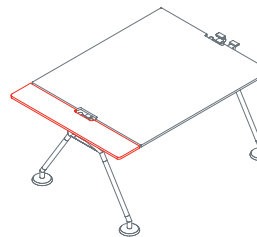

Top arranged for leather desk pad

1NM0053: L 160 D 80
 1NM0054: L 180 D 80
 1NM0055: L 200 D 80
 1NM0056: L 160 D 100
 1NM0057: L 180 D 100
 1NM0058: L 200 D 100

Leather desk pad
 1NM0052: L 80 D 50

Side return top

1NM0031: L 160 D 80
 1NM0032: L 160 D 80
 1NM0033: L 160 D 120

End top

1NM0041/47: L 20 D 60
 1NM0042/48: L 20 D 80
 1NM0043/49: L 20 D 80
 1NM0044/50: L 20 D 100
 1NM0045/40: L 20 D 120
 1NM0046: L 40 D 160

Side return top

1NM0091: L 100 D 60 H 72
 1NM0092: L 140 D 60 H 72

Side return top for pedestal

1NM0101/103: L 100 D 60 H 72
 1NM0102/104: L 140 D 60 H 72

Upright

1NM1511: H 39
 1NM1512: H 72

Upper shelf

1NM3011: L 160 D 40