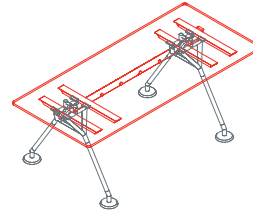

Cable management hook
1NM1521

Cable management hook
1NM1531

Black plastic cable management vertebra
1NM1541

Cable tray
1NM1551: L 80
1NM1552: L 120
1NM1553: L 160

Nomos System

Top
1NM0059: L 120 D 60

Top
1NM0051: L 200 D 60

Top
1NM0061: L 160 D 80
1NM0062: L 180 D 80
1NM0063: L 200 D 80
1NM0064: L 160 D 100
1NM0065: L 180 D 100
1NM0066: L 200 D 100

Intermediate top
1NM0071: L 120 D 60
1NM0072: L 160 D 60

End side top
1NM0081: L 140 D 60
1NM0082: L 180 D 60

Intermediate meeting top
1NM0073: L 120 D 140
1NM0074: L 160 D 140

End side meeting top
1NM0083: L 140 D 120
1NM0084: L 160 D 120
1NM0085: L 180 D 120
1NM0086: L 200 D 120
1NM0087: L 160 D 140
1NM0088: L 200 D 140