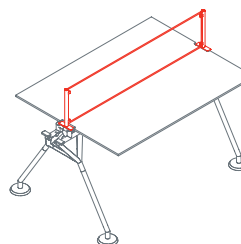

End side screen

1NM2511: L 160 H 35