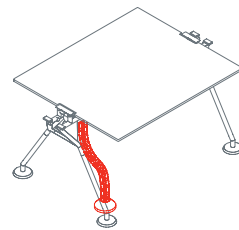

Side return top

1NM0091: L 100 D 60 H 72
 1NM0092: L 140 D 60 H 72

Side return top for pedestal

1NM0101/103: L 100 D 60 H 72
 1NM0102/104: L 140 D 60 H 72

Upright

1NM1511: H 39
 1NM1512: H 72

Upper shelf

1NM3011: L 160 D 40

Upper end shelf

1NM3023: D 40

End side screen

1NM2511: L 160 H 35

Nomos System

Intermediate screen
1NM2512: L 160 H 35

Front screen
1NM2521: L 160 H 30

Modesty panel
1NM2532: L 160 H 30

Cable management hook
1NM1521

Cable management hook
1NM1531

Black plastic cable management vertebra
1NM1541

Cable tray
1NM1551: L 80
1NM1552: L 120
1NM1553: L 160

Nomos System

Top
1NM0059: L 120 D 60

Top
1NM0051: L 200 D 60