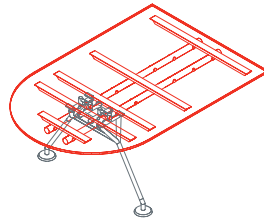

The system's starting point is a tubular metal backbone to which legs, feet, supports, worktops, superstructures and screens can be attached. A plastic vertebra secured to the frame provides orderly access for cables from the floor. Modular cable ducting in painted perforated sheet metal carries cabling under the worktops.

Cable management hook
1NM1521

Cable management hook
1NM1531

Black plastic cable management vertebra
1NM1541

Cable tray
1NM1551: L 80
1NM1552: L 120
1NM1553: L 160

Nomos System

Top
1NM0059: L 120 D 60

Top
1NM0051: L 200 D 60

Top
1NM0061: L 160 D 80
1NM0062: L 180 D 80
1NM0063: L 200 D 80
1NM0064: L 160 D 100
1NM0065: L 180 D 100
1NM0066: L 200 D 100

Intermediate top
1NM0071: L 120 D 60
1NM0072: L 160 D 60

End side top
1NM0081: L 140 D 60
1NM0082: L 180 D 60

Intermediate meeting top
1NM0073: L 120 D 140
1NM0074: L 160 D 140

End side meeting top
1NM0083: L 140 D 120
1NM0084: L 160 D 120
1NM0085: L 180 D 120
1NM0086: L 200 D 120
1NM0087: L 160 D 140
1NM0088: L 200 D 140