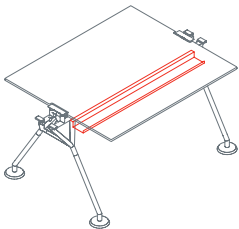

The system's starting point is a tubular metal backbone to which legs, feet, supports, worktops, superstructures and screens can be attached. A plastic vertebra secured to the frame provides orderly access for cables from the floor. Modular cable ducting in painted perforated sheet metal carries cabling under the worktops.

Side return top

1NM0091: L 100 D 60 H 72
 1NM0092: L 140 D 60 H 72

Side return top for pedestal

1NM0101/103: L 100 D 60 H 72
 1NM0102/104: L 140 D 60 H 72

Upright

1NM1511: H 39
 1NM1512: H 72

Upper shelf

1NM3011: L 160 D 40

Upper end shelf

1NM3023: D 40

End side screen

1NM2511: L 160 H 35

Nomos System

Intermediate screen
1NM2512: L 160 H 35

Front screen
1NM2521: L 160 H 30

Modesty panel
1NM2532: L 160 H 30

Cable management hook
1NM1521

Cable management hook
1NM1531

Black plastic cable management vertebra
1NM1541

Cable tray
1NM1551: L 80
1NM1552: L 120
1NM1553: L 160

Nomos System

Top
1NM0059: L 120 D 60

Top
1NM0051: L 200 D 60