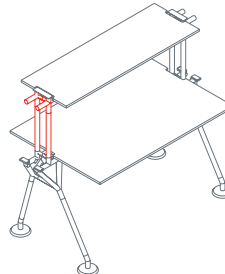

The system's starting point is a tubular metal backbone to which legs, feet, supports, worktops, superstructures and screens can be attached. A plastic vertebra secured to the frame provides orderly access for cables from the floor. Modular cable ducting in painted perforated sheet metal carries cabling under the worktops.

Top arranged for leather desk pad

1NM0053: L 160 D 80
 1NM0054: L 180 D 80
 1NM0055: L 200 D 80
 1NM0056: L 160 D 100
 1NM0057: L 180 D 100
 1NM0058: L 200 D 100

Leather desk pad
 1NM0052: L 80 D 50

Side return top

1NM0031: L 160 D 80
 1NM0032: L 160 D 80
 1NM0033: L 160 D 120

End top

1NM0041/47: L 20 D 60
 1NM0042/48: L 20 D 80
 1NM0043/49: L 20 D 80
 1NM0044/50: L 20 D 100
 1NM0045/40: L 20 D 120
 1NM0046: L 40 D 160

Side return top

1NM0091: L 100 D 60 H 72
 1NM0092: L 140 D 60 H 72

Side return top for pedestal

1NM0101/103: L 100 D 60 H 72
 1NM0102/104: L 140 D 60 H 72

Upright

1NM1511: H 39
 1NM1512: H 72

Upper shelf

1NM3011: L 160 D 40