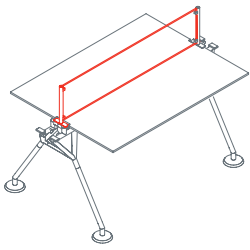

Upper end shelf

1NM3023: D 40

End side screen

1NM2511: L 160 H 35

Nomos System

Intermediate screen
1NM2512: L 160 H 35

Front screen
1NM2521: L 160 H 30

Modesty panel
1NM2532: L 160 H 30

Cable management hook
1NM1521

Cable management hook
1NM1531

Black plastic cable management vertebra
1NM1541

Cable tray
1NM1551: L 80
1NM1552: L 120
1NM1553: L 160

Nomos System

Top
1NM0059: L 120 D 60

Top
1NM0051: L 200 D 60