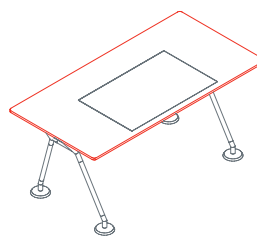

The system's starting point is a tubular metal backbone to which legs, feet, supports, worktops, superstructures and screens can be attached. A plastic vertebra secured to the frame provides orderly access for cables from the floor. Modular cable ducting in painted perforated sheet metal carries cabling under the worktops.

Top arranged for leather desk pad

1NM0053: L 160 D 80
 1NM0054: L 180 D 80
 1NM0055: L 200 D 80
 1NM0056: L 160 D 100
 1NM0057: L 180 D 100
 1NM0058: L 200 D 100

Leather desk pad
 1NM0052: L 80 D 50

Side return top