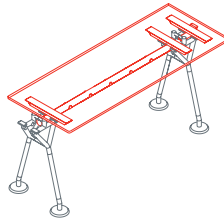

The system's starting point is a tubular metal backbone to which legs, feet, supports, worktops, superstructures and screens can be attached. A plastic vertebra secured to the frame provides orderly access for cables from the floor. Modular cable ducting in painted perforated sheet metal carries cabling under the worktops.

Cable management hook
1NM1521

Cable management hook
1NM1531

Black plastic cable management vertebra
1NM1541

Cable tray
1NM1551: L 80
1NM1552: L 120
1NM1553: L 160

Nomos System

Top
1NM0059: L 120 D 60

Top
1NM0051: L 200 D 60

Top
1NM0061: L 160 D 80
1NM0062: L 180 D 80
1NM0063: L 200 D 80
1NM0064: L 160 D 100
1NM0065: L 180 D 100
1NM0066: L 200 D 100

Intermediate top
1NM0071: L 120 D 60
1NM0072: L 160 D 60

End side top
1NM0081: L 140 D 60
1NM0082: L 180 D 60