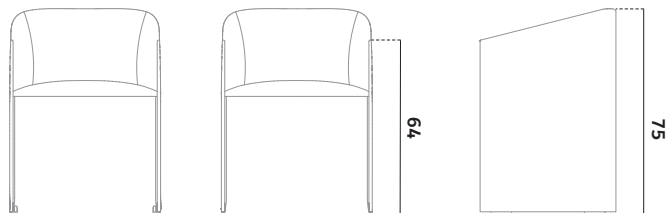

S501
L 56 P 50,5 H 75