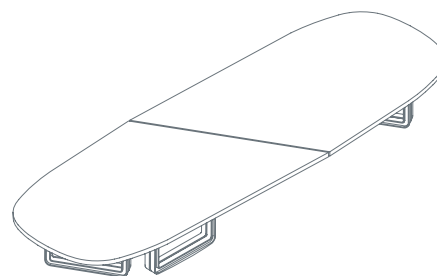

The uniqueness and instant recognisability of T334 and T335 tables is the result of the unmistakable double "T" shape clearly visible in the section of the cast aluminium ring bases, which are polished to a mirror finish on visible surfaces, and in the diagonal ties between the various sections of top, accentuated by aluminium profiles. Two height variants are available. The lower variants (H 64 cm) emphasise the imposing nature of the design and perfectly suit the horizontal layout of modern office environments. With the higher variants (H 71 cm), seating becomes interchangeable and the tables can also be used as normal desks. The tops can be circular or elongated in shape, with gently rounded corners in the longer versions for use as large meeting tables. Depending on size, the tops are made up from one or two pieces. The tops are finished in gloss or matt lacquer in white, dark grey, orange or kiwi green. Other possible finishes include natural and open pore dark oak and dark brown lati wood.

The collection is completed by a series of low complementary tables, all available in the same lacquer finishes as the meetings tables.

DESIGNER

Centro Progetti Tecno

T334 - T335

Coffee table

*1TT6513: Ø 47¼ H 8¼
1TT6511: Ø 55 H 8¼
1TT6512: Ø 78¾ H 8¼

* 1TT6513 table with one piece top

Round meeting table

1TT4311: Ø 98½ H 28
1TT4312: Ø 98½ H 25¼

Round meeting table

1TT4321: Ø 118 H 28
1TT4322: Ø 118 H 25¼

Round meeting table

1TT4331: Ø 63 H 28
1TT4332: Ø 63 H 25¼

Meeting table

1TT4611: L 118 D 63 H 28
1TT4612: L 118 D 63 H 25¼

Meeting table

1TT4621: L 177¼ D 71 H 28
1TT4622: L 177¼ D 71 H 25¼
1TT4631: L 216½ D 74¾ H 28
1TT4632: L 216½ D 74¾ H 25¼