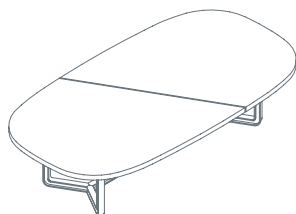

The uniqueness and instant recognisability of T334 and T335 tables is the result of the unmistakable double "T" shape clearly visible in the section of the cast aluminium ring bases, which are polished to a mirror finish on visible surfaces, and in the diagonal ties between the various sections of top, accentuated by aluminium profiles. Two height variants are available. The lower variants (H 64 cm) emphasise the imposing nature of the design and perfectly suit the horizontal layout of modern office environments. With the higher variants (H 71 cm), seating becomes interchangeable and the tables can also be used as normal desks. The tops can be circular or elongated in shape, with gently rounded corners in the longer versions for use as large meeting tables. Depending on size, the tops are made up from one or two pieces. The tops are finished in gloss or matt lacquer in white, dark grey, orange or kiwi green. Other possible finishes include natural and open pore dark oak and dark brown lati wood.

The collection is completed by a series of low complementary tables, all available in the same lacquer finishes as the meetings tables.

DESIGNER

Centro Progetti Tecno

T334 - T335

Coffee table

*1TT6513: Ø 47¼ H 8¼
1TT6511: Ø 55 H 8¼
1TT6512: Ø 78¾ H 8¼

* 1TT6513 table with one piece top

Round meeting table

1TT4311: Ø 98½ H 28
1TT4312: Ø 98½ H 25¼

Round meeting table

1TT4321: Ø 118 H 28
1TT4322: Ø 118 H 25¼

Round meeting table

1TT4331: Ø 63 H 28
1TT4332: Ø 63 H 25¼

Meeting table

1TT4611: L 118 D 63 H 28
1TT4612: L 118 D 63 H 25¼

Meeting table

1TT4621: L 177¼ D 71 H 28
1TT4622: L 177¼ D 71 H 25¼
1TT4631: L 216½ D 74¾ H 28
1TT4632: L 216½ D 74¾ H 25¼