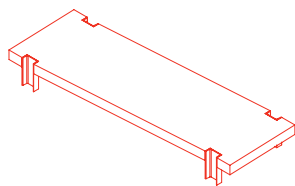

T50

Jean-Michel Wilmotte
.18

T50

INTRO

A coffee table with an architectural flavour in its materials and composition.

Extremely robust and balanced, the elements that compose it blend together to create a product of impact that nicely decorates any environment in which it is placed. Ideal in waiting areas, islands for social gatherings, but also incredibly functional within the living areas of one's own home. T50 is a coffee table available in two versions, rectangular and square.

DESIGNER

Jean-Michel Wilmotte

T50

Squared coffee table
1JW0 200: L 140 P 140 H 23

Rectangular coffee table
1JW0 200: L 240 P 60 H 23