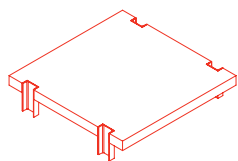

T50

Jean-Michel Wilmotte
.18

T50

INTRO

A coffee table with an architectural flavour in its materials and composition.

Extremely robust and balanced, the elements that compose it blend together to create a product of impact that nicely decorates any environment in which it is placed. Ideal in waiting areas, islands for social gatherings, but also incredibly functional within the living areas of one's own home. T50 is a coffee table available in two versions, rectangular and square.

DESIGNER

Jean-Michel Wilmotte

T50

Squared coffee table
1JW0 200: L 140 P 140 H 23

Rectangular coffee table
1JW0 200: L 240 P 60 H 23