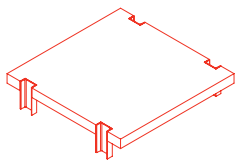

T50

Jean-Michel Wilmotte
.18

T50

INTRO

A coffee table with an architectural flavour in its materials and composition.

Extremely robust and balanced, the elements that compose it blend together to create a product of impact that nicely decorates any environment in which it is placed. Ideal in waiting areas, islands for social gatherings, but also incredibly functional within the living areas of one's own home. T50 is a coffee table available in two versions, rectangular and square.

DESIGNER

Jean-Michel Wilmotte

T50

Squared coffee table
1JW0 200: L 54 1/2 P 54 1/2 H 9

Rectangular coffee table
1JW0 200: L 93 1/2 P 23 1/2 H 9