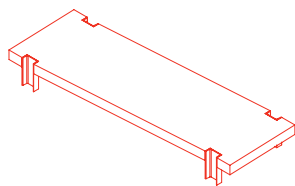

T50

Jean-Michel Wilmotte
.18

T50

INTRO

A coffee table with an architectural flavour in its materials and composition.

Extremely robust and balanced, the elements that compose it blend together to create a product of impact that nicely decorates any environment in which it is placed. Ideal in waiting areas, islands for social gatherings, but also incredibly functional within the living areas of one's own home. T50 is a coffee table available in two versions, rectangular and square.

DESIGNER

Jean-Michel Wilmotte

T50

Squared coffee table
1JW0 200: L 54 1/2 P 54 1/2 H 9

Rectangular coffee table
1JW0 200: L 93 1/2 P 23 1/2 H 9