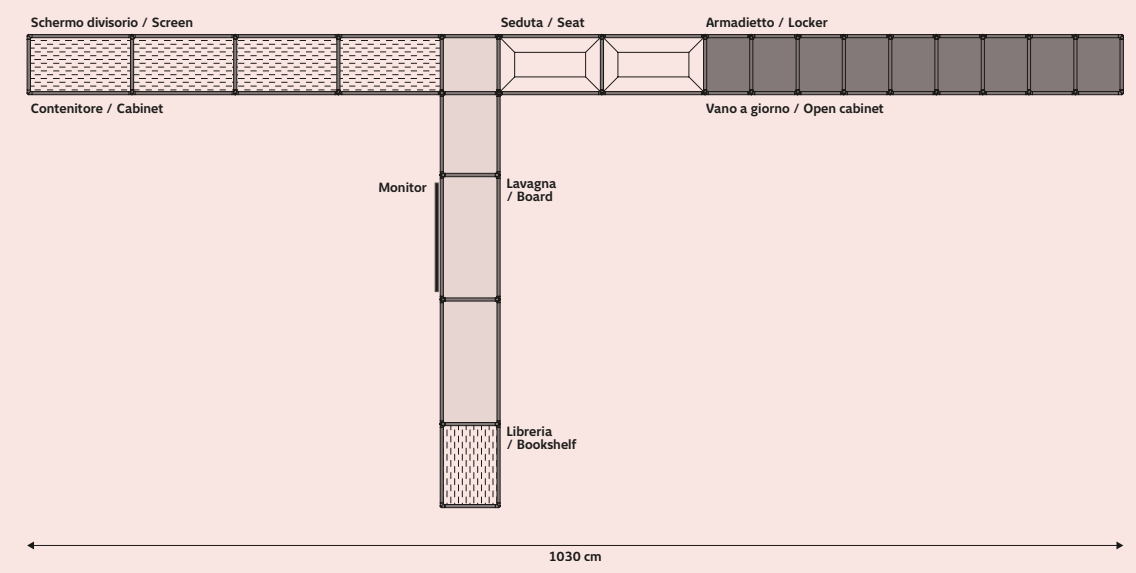

---

**The construction elements (ball joint, tubular sections, panels) and minimalist, almost archetypal shapes, combine to serve various functions, creating horizontal surfaces such as worktops and seats, vertical surfaces to divide up space, shapes that become containers and supports that can be integrated with lighting systems, fabrics and acoustic panels.**

Linea permette di accogliere la più grande varietà di materiali e finiture. Le strutture si integrano con accessori come ante, cassetti, ripiani, lavagne e sedute, e possono accogliere la tecnologia **io.T**.

Linea can integrate a wide range of finishes and materials. The structures can be integrated with accessories including cupboards, drawers, shelves, blackboards and seats, and can be equipped with **io.T** technology.