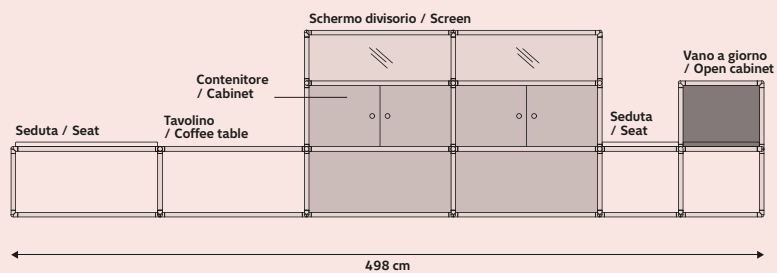

---

**The construction elements (ball joint, tubular sections, panels) and minimalist, almost archetypal shapes, combine to serve various functions, creating horizontal surfaces such as worktops and seats, vertical surfaces to divide up space, shapes that become containers and supports that can be integrated with lighting systems, fabrics and acoustic panels.**

Linea permette di accogliere la più grande varietà di materiali e finiture. Le strutture si integrano con accessori come ante, cassetti, ripiani, lavagne e sedute, e possono accogliere la tecnologia **io.T**.

Linea can integrate a wide range of finishes and materials. The structures can be integrated with accessories including cupboards, drawers, shelves, blackboards and seats, and can be equipped with **io.T** technology.