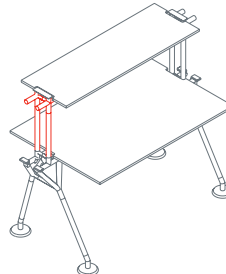

Top arranged for leather desk pad

1NM0053: L 160 D 80
 1NM0054: L 180 D 80
 1NM0055: L 200 D 80
 1NM0056: L 160 D 100
 1NM0057: L 180 D 100
 1NM0058: L 200 D 100

Leather desk pad
 1NM0052: L 80 D 50

Side return top

1NM0031: L 160 D 80
 1NM0032: L 160 D 80
 1NM0033: L 160 D 120

End top

1NM0041/47: L 20 D 60
 1NM0042/48: L 20 D 80
 1NM0043/49: L 20 D 80
 1NM0044/50: L 20 D 100
 1NM0045/40: L 20 D 120
 1NM0046: L 40 D 160

Side return top

1NM0091: L 100 D 60 H 72
 1NM0092: L 140 D 60 H 72

Side return top for pedestal

1NM0101/103: L 100 D 60 H 72
 1NM0102/104: L 140 D 60 H 72

Upright

1NM1511: H 39
 1NM1512: H 72

Upper shelf

1NM3011: L 160 D 40