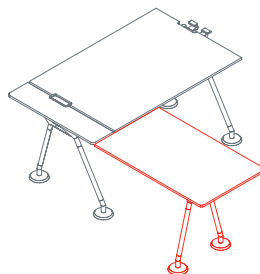

Top arranged for leather desk pad

1NM0053: L 160 D 80
 1NM0054: L 180 D 80
 1NM0055: L 200 D 80
 1NM0056: L 160 D 100
 1NM0057: L 180 D 100
 1NM0058: L 200 D 100

Leather desk pad
 1NM0052: L 80 D 50

Side return top

Side return top

1NM0091: L 100 D 60 H 72
 1NM0092: L 140 D 60 H 72

Side return top for pedestal

1NM0101/103: L 100 D 60 H 72
 1NM0102/104: L 140 D 60 H 72

Upright

1NM1511: H 39
 1NM1512: H 72

Upper shelf

1NM3011: L 160 D 40