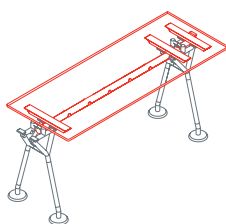

Cable management hook
1NM1521

Cable management hook
1NM1531

Black plastic cable management vertebra
1NM1541

Cable tray
1NM1551: L 80
1NM1552: L 120
1NM1553: L 160

Power support outlet
1NM1561

Nomos System

Top
1NM0059: L 120 D 60

End side top
1NM0081: L 140 D 60
1NM0082: L 180 D 60

Intermediate meeting top
1NM0073: L 120 D 140
1NM0074: L 160 D 140

End side meeting top
1NM0083: L 140 D 120
1NM0084: L 160 D 120
1NM0085: L 180 D 120
1NM0086: L 200 D 120
1NM0087: L 160 D 140
1NM0088: L 200 D 140