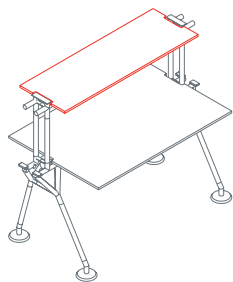

Side return top

1NM0091: L 100 D 60 H 72
 1NM0092: L 140 D 60 H 72

Side return top for pedestal

1NM0101/103: L 100 D 60 H 72
 1NM0102/104: L 140 D 60 H 72

Upright

1NM1511: H 39
 1NM1512: H 72

Upper shelf

1NM3011: L 160 D 40