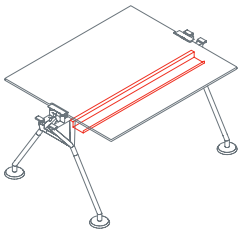

Cable tray
1NM1551: L 80
1NM1552: L 120
1NM1553: L 160