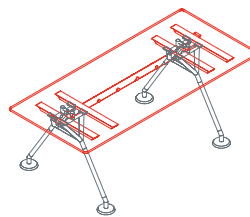

Top
1NM0061: L 160 D 80
1NM0062: L 180 D 80
1NM0063: L 200 D 80
1NM0064: L 160 D 100
1NM0065: L 180 D 100
1NM0066: L 200 D 100