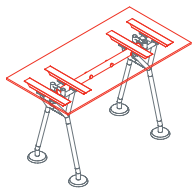

Cable management hook
1NM1521

Cable management hook
1NM1531

Black plastic cable management vertebra
1NM1541

Cable tray
1NM1551: L 80
1NM1552: L 120
1NM1553: L 160

Power support outlet
1NM1561

Nomos System

Top
1NM0059: L 120 D 60

Top
1NM0051: L 200 D 60

Top
1NM0061: L 160 D 80
1NM0062: L 180 D 80
1NM0063: L 200 D 80
1NM0064: L 160 D 100
1NM0065: L 180 D 100
1NM0066: L 200 D 100

Intermediate top
1NM0071: L 120 D 60
1NM0072: L 160 D 60