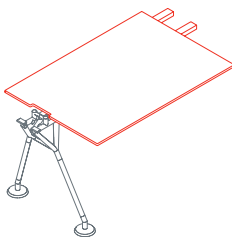

The system's starting point is a tubular metal backbone to which legs, feet, supports, worktops, superstructures and screens can be attached. A plastic vertebra secured to the frame provides orderly access for cables from the floor. Modular cable ducting in painted perforated sheet metal carries cabling under the worktops.

1NM0011: L 80 D 60
 1NM0012: L 120 D 60
 1NM0013: L 160 D 60
 1NM0014: L 80 D 80
 1NM0015: L 120 D 80
 1NM0016: L 160 D 80
 1NM0017: L 80 D 100
 1NM0018: L 120 D 100
 1NM0019: L 160 D 100
 1NM0020: L 80 D 120
 1NM0021: L 120 D 120
 1NM0022: L 160 D 120
 1NM0023: L 160 D 160

Top arranged for leather desk pad

1NM0053: L 160 D 80
 1NM0054: L 180 D 80
 1NM0055: L 200 D 80
 1NM0056: L 160 D 100
 1NM0057: L 180 D 100
 1NM0058: L 200 D 100

Leather desk pad
 1NM0052: L 80 D 50

Side return top