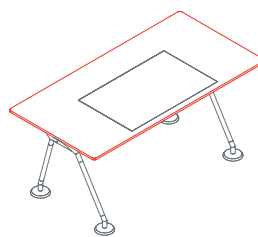

Top arranged for leather desk pad

1NM0053: L 160 D 80
 1NM0054: L 180 D 80
 1NM0055: L 200 D 80
 1NM0056: L 160 D 100
 1NM0057: L 180 D 100
 1NM0058: L 200 D 100

Leather desk pad
 1NM0052: L 80 D 50

Side return top