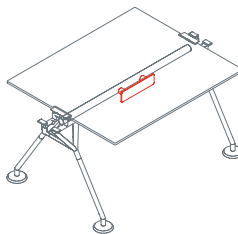

Cable management hook
1NM1521

Cable management hook
1NM1531

Black plastic cable management vertebra
1NM1541

Cable tray
1NM1551: L 80
1NM1552: L 120
1NM1553: L 160

Power support outlet
1NM1561

Nomos System

Top
1NM0059: L 120 D 60