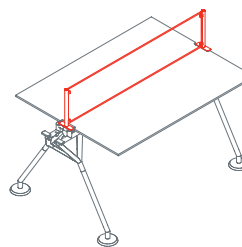

End side screen

1NM2511: L 160 H 35