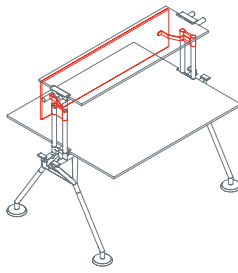

Front screen
1NM2521: L 160 H 30