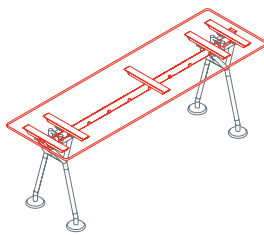

Cable management hook
1NM1521

Cable management hook
1NM1531

Black plastic cable management vertebra
1NM1541

Cable tray
1NM1551: L 80
1NM1552: L 120
1NM1553: L 160

Power support outlet
1NM1561

Nomos System

Top
1NM0059: L 120 D 60

Top
1NM0051: L 200 D 60

Top
1NM0061: L 160 D 80
1NM0062: L 180 D 80
1NM0063: L 200 D 80
1NM0064: L 160 D 100
1NM0065: L 180 D 100
1NM0066: L 200 D 100

Intermediate top
1NM0071: L 120 D 60
1NM0072: L 160 D 60

End side top
1NM0081: L 140 D 60
1NM0082: L 180 D 60

Intermediate meeting top
1NM0073: L 120 D 140
1NM0074: L 160 D 140

End side meeting top
1NM0083: L 140 D 120
1NM0084: L 160 D 120
1NM0085: L 180 D 120
1NM0086: L 200 D 120
1NM0087: L 160 D 140
1NM0088: L 200 D 140