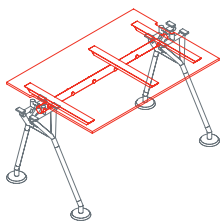

Top

1NM0011: L 80 D 60
1NM0012: L 120 D 60
1NM0013: L 160 D 60
1NM0014: L 80 D 80
1NM0015: L 120 D 80
1NM0016: L 160 D 80
1NM0017: L 80 D 100
1NM0018: L 120 D 100
1NM0019: L 160 D 100
1NM0020: L 80 D 120
1NM0021: L 120 D 120
1NM0022: L 160 D 120
1NM0023: L 160 D 160