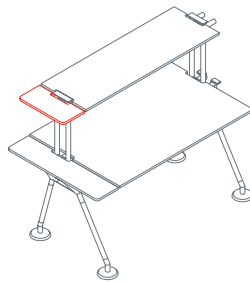

Side return top

1NM0091: L 100 D 60 H 72
 1NM0092: L 140 D 60 H 72

Side return top for pedestal

1NM0101/103: L 100 D 60 H 72
 1NM0102/104: L 140 D 60 H 72

Upright

1NM1511: H 39
 1NM1512: H 72

Upper shelf

1NM3011: L 160 D 40