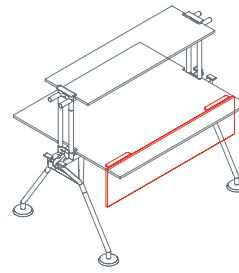

Side return top

1NM0091: L 100 D 60 H 72
 1NM0092: L 140 D 60 H 72

Side return top for pedestal

1NM0101/103: L 100 D 60 H 72
 1NM0102/104: L 140 D 60 H 72

Upright

1NM1511: H 39
 1NM1512: H 72

Upper shelf

1NM3011: L 160 D 40

Upper end shelf

1NM3023: D 40

End side screen

1NM2511: L 160 H 35

Nomos System

Intermediate screen
1NM2512: L 160 H 35

Front screen
1NM2521: L 160 H 30

Modesty panel
1NM2532: L 160 H 30