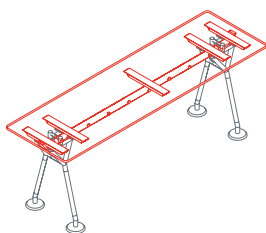

Cable management hook
1NM1521

Cable management hook
1NM1531

Black plastic cable management vertebra
1NM1541

Cable tray
1NM1551: L 80
1NM1552: L 120
1NM1553: L 160

Power support outlet
1NM1561

Nomos System

Top
1NM0059: L 120 D 60

Top
1NM0051: L 200 D 60

Top
1NM0061: L 160 D 80
1NM0062: L 180 D 80
1NM0063: L 200 D 80
1NM0064: L 160 D 100
1NM0065: L 180 D 100
1NM0066: L 200 D 100

Intermediate top
1NM0071: L 120 D 60
1NM0072: L 160 D 60

End side top
1NM0081: L 140 D 60
1NM0082: L 180 D 60

Intermediate meeting top
1NM0073: L 120 D 140
1NM0074: L 160 D 140

End side meeting top
1NM0083: L 140 D 120
1NM0084: L 160 D 120
1NM0085: L 180 D 120
1NM0086: L 200 D 120
1NM0087: L 160 D 140
1NM0088: L 200 D 140