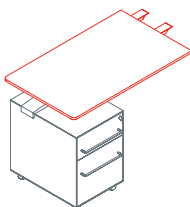

Top arranged for leather desk pad

1NM0053: L 160 D 80
 1NM0054: L 180 D 80
 1NM0055: L 200 D 80
 1NM0056: L 160 D 100
 1NM0057: L 180 D 100
 1NM0058: L 200 D 100

Leather desk pad
 1NM0052: L 80 D 50

Side return top

Side return top

1NM0091: L 100 D 60 H 72
 1NM0092: L 140 D 60 H 72

Side return top for pedestal

1NM0101/103: L 100 D 60 H 72
 1NM0102/104: L 140 D 60 H 72

Upright

1NM1511: H 39
 1NM1512: H 72

Upper shelf

1NM3011: L 160 D 40