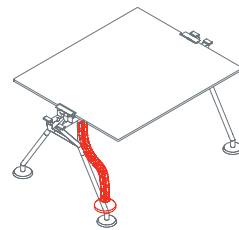

Cable management hook
1NM1521

Cable management hook
1NM1531

Black plastic cable management vertebra
1NM1541

Cable tray
1NM1551: L 80
1NM1552: L 120
1NM1553: L 160

Power support outlet
1NM1561

Nomos System

Top
1NM0059: L 120 D 60