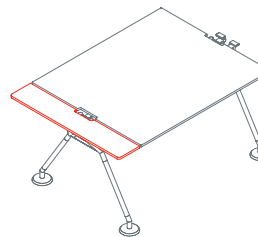

Top arranged for leather desk pad

1NM0053: L 160 D 80
 1NM0054: L 180 D 80
 1NM0055: L 200 D 80
 1NM0056: L 160 D 100
 1NM0057: L 180 D 100
 1NM0058: L 200 D 100

Leather desk pad
 1NM0052: L 80 D 50

Side return top

1NM0031: L 160 D 80
 1NM0032: L 160 D 80
 1NM0033: L 160 D 120

End top

1NM0041/47: L 20 D 60
 1NM0042/48: L 20 D 80
 1NM0043/49: L 20 D 80
 1NM0044/50: L 20 D 100
 1NM0045/40: L 20 D 120
 1NM0046: L 40 D 160

Side return top

1NM0091: L 100 D 60 H 72
 1NM0092: L 140 D 60 H 72

Side return top for pedestal

1NM0101/103: L 100 D 60 H 72
 1NM0102/104: L 140 D 60 H 72

Upright

1NM1511: H 39
 1NM1512: H 72

Upper shelf

1NM3011: L 160 D 40