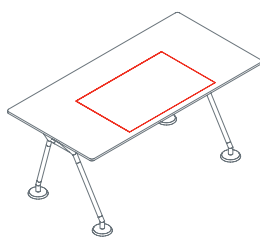

Top arranged for leather desk pad

1NM0053: L 160 D 80
 1NM0054: L 180 D 80
 1NM0055: L 200 D 80
 1NM0056: L 160 D 100
 1NM0057: L 180 D 100
 1NM0058: L 200 D 100

Leather desk pad
 1NM0052: L 80 D 50

Side return top