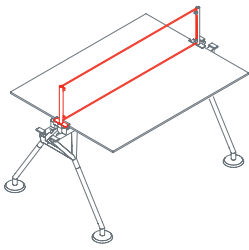

Upper end shelf

1NM3023: D 40

End side screen

1NM2511: L 160 H 35

Nomos System

Intermediate screen
1NM2512: L 160 H 35

Front screen
1NM2521: L 160 H 30

Modesty panel
1NM2532: L 160 H 30