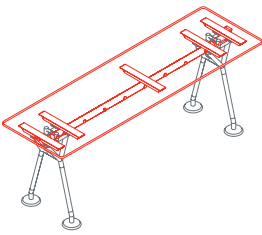

Cable management hook
1NM1521

Cable management hook
1NM1531

Black plastic cable management vertebra
1NM1541

Cable tray
1NM1551: L 80
1NM1552: L 120
1NM1553: L 160

Power support outlet
1NM1561

Nomos System

Top
1NM0059: L 120 D 60

Top
1NM0051: L 200 D 60

Top
1NM0061: L 160 D 80
1NM0062: L 180 D 80
1NM0063: L 200 D 80
1NM0064: L 160 D 100
1NM0065: L 180 D 100
1NM0066: L 200 D 100

Intermediate top
1NM0071: L 120 D 60
1NM0072: L 160 D 60

End side top
1NM0081: L 140 D 60
1NM0082: L 180 D 60

Intermediate meeting top
1NM0073: L 120 D 140
1NM0074: L 160 D 140

End side meeting top
1NM0083: L 140 D 120
1NM0084: L 160 D 120
1NM0085: L 180 D 120
1NM0086: L 200 D 120
1NM0087: L 160 D 140
1NM0088: L 200 D 140