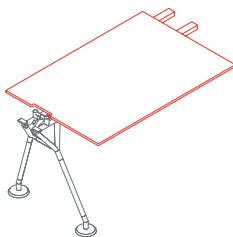

The system's starting point is a tubular metal backbone to which legs, feet, supports, worktops, superstructures and screens can be attached. A plastic vertebra secured to the frame provides orderly access for cables from the floor. Modular cable ducting in painted perforated sheet metal carries cabling under the worktops.

1NM0011: L 80 D 60
 1NM0012: L 120 D 60
 1NM0013: L 160 D 60
 1NM0014: L 80 D 80
 1NM0015: L 120 D 80
 1NM0016: L 160 D 80
 1NM0017: L 80 D 100
 1NM0018: L 120 D 100
 1NM0019: L 160 D 100
 1NM0020: L 80 D 120
 1NM0021: L 120 D 120
 1NM0022: L 160 D 120
 1NM0023: L 160 D 160

Top arranged for leather desk pad

1NM0053: L 160 D 80
 1NM0054: L 180 D 80
 1NM0055: L 200 D 80
 1NM0056: L 160 D 100
 1NM0057: L 180 D 100
 1NM0058: L 200 D 100

Leather desk pad
 1NM0052: L 80 D 50

Side return top