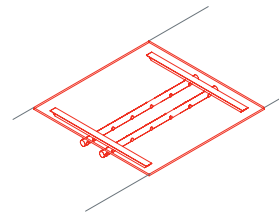

The system's starting point is a tubular metal backbone to which legs, feet, supports, worktops, superstructures and screens can be attached. A plastic vertebra secured to the frame provides orderly access for cables from the floor. Modular cable ducting in painted perforated sheet metal carries cabling under the worktops.

Cable management hook
1NM1521

Cable management hook
1NM1531

Black plastic cable management vertebra
1NM1541

Cable tray
1NM1551: L 80
1NM1552: L 120
1NM1553: L 160

Power support outlet
1NM1561

Nomos System

Top
1NM0059: L 120 D 60

Top
1NM0051: L 200 D 60

Top
1NM0061: L 160 D 80
1NM0062: L 180 D 80
1NM0063: L 200 D 80
1NM0064: L 160 D 100
1NM0065: L 180 D 100
1NM0066: L 200 D 100

Intermediate top
1NM0071: L 120 D 60
1NM0072: L 160 D 60

End side top
1NM0081: L 140 D 60
1NM0082: L 180 D 60

Intermediate meeting top
1NM0073: L 120 D 140
1NM0074: L 160 D 140

End side meeting top
1NM0083: L 140 D 120
1NM0084: L 160 D 120
1NM0085: L 180 D 120
1NM0086: L 200 D 120
1NM0087: L 160 D 140
1NM0088: L 200 D 140