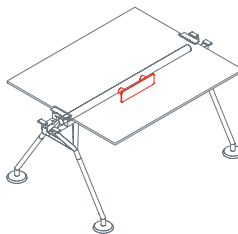

Cable management hook
1NM1521

Cable management hook
1NM1531

Black plastic cable management vertebra
1NM1541

Cable tray
1NM1551: L 80
1NM1552: L 120
1NM1553: L 160

Power support outlet
1NM1561

Nomos System

Top
1NM0059: L 120 D 60

Top
1NM0051: L 200 D 60

Top
1NM0061: L 160 D 80
1NM0062: L 180 D 80
1NM0063: L 200 D 80
1NM0064: L 160 D 100
1NM0065: L 180 D 100
1NM0066: L 200 D 100

Intermediate top
1NM0071: L 120 D 60
1NM0072: L 160 D 60