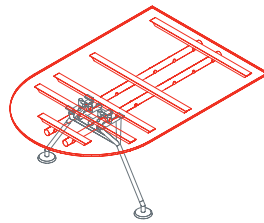

The system's starting point is a tubular metal backbone to which legs, feet, supports, worktops, superstructures and screens can be attached. A plastic vertebra secured to the frame provides orderly access for cables from the floor. Modular cable ducting in painted perforated sheet metal carries cabling under the worktops.

Cable management hook
1NM1521

Cable management hook
1NM1531

Black plastic cable management vertebra
1NM1541

Cable tray
1NM1551: L 80
1NM1552: L 120
1NM1553: L 160

Power support outlet
1NM1561

Nomos System

Top
1NM0059: L 120 D 60

Top
1NM0051: L 200 D 60

Top
1NM0061: L 160 D 80
1NM0062: L 180 D 80
1NM0063: L 200 D 80
1NM0064: L 160 D 100
1NM0065: L 180 D 100
1NM0066: L 200 D 100

Intermediate top
1NM0071: L 120 D 60
1NM0072: L 160 D 60

End side top
1NM0081: L 140 D 60
1NM0082: L 180 D 60

Intermediate meeting top
1NM0073: L 120 D 140
1NM0074: L 160 D 140

End side meeting top
1NM0083: L 140 D 120
1NM0084: L 160 D 120
1NM0085: L 180 D 120
1NM0086: L 200 D 120
1NM0087: L 160 D 140
1NM0088: L 200 D 140