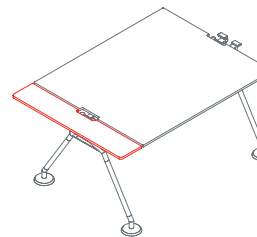

Top arranged for leather desk pad

1NM0053: L 160 D 80
 1NM0054: L 180 D 80
 1NM0055: L 200 D 80
 1NM0056: L 160 D 100
 1NM0057: L 180 D 100
 1NM0058: L 200 D 100

Leather desk pad
 1NM0052: L 80 D 50

Side return top

1NM0031: L 160 D 80
 1NM0032: L 160 D 80
 1NM0033: L 160 D 120

End top

1NM0041/47: L 20 D 60
 1NM0042/48: L 20 D 80
 1NM0043/49: L 20 D 80
 1NM0044/50: L 20 D 100
 1NM0045/40: L 20 D 120
 1NM0046: L 40 D 160

Side return top

1NM0091: L 100 D 60 H 72
 1NM0092: L 140 D 60 H 72

Side return top for pedestal

1NM0101/103: L 100 D 60 H 72
 1NM0102/104: L 140 D 60 H 72

Upright

1NM1511: H 39
 1NM1512: H 72

Upper shelf

1NM3011: L 160 D 40