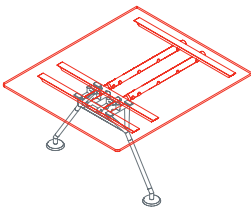

The system's starting point is a tubular metal backbone to which legs, feet, supports, worktops, superstructures and screens can be attached. A plastic vertebra secured to the frame provides orderly access for cables from the floor. Modular cable ducting in painted perforated sheet metal carries cabling under the worktops.

Cable management hook
1NM1521

Cable management hook
1NM1531

Black plastic cable management vertebra
1NM1541

Cable tray
1NM1551: L 80
1NM1552: L 120
1NM1553: L 160

Power support outlet
1NM1561

Nomos System

Top
1NM0059: L 120 D 60

Top
1NM0051: L 200 D 60

Top
1NM0061: L 160 D 80
1NM0062: L 180 D 80
1NM0063: L 200 D 80
1NM0064: L 160 D 100
1NM0065: L 180 D 100
1NM0066: L 200 D 100

Intermediate top
1NM0071: L 120 D 60
1NM0072: L 160 D 60

End side top
1NM0081: L 140 D 60
1NM0082: L 180 D 60

Intermediate meeting top
1NM0073: L 120 D 140
1NM0074: L 160 D 140

End side meeting top
1NM0083: L 140 D 120
1NM0084: L 160 D 120
1NM0085: L 180 D 120
1NM0086: L 200 D 120
1NM0087: L 160 D 140
1NM0088: L 200 D 140