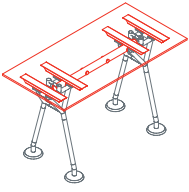

The system's starting point is a tubular metal backbone to which legs, feet, supports, worktops, superstructures and screens can be attached. A plastic vertebra secured to the frame provides orderly access for cables from the floor. Modular cable ducting in painted perforated sheet metal carries cabling under the worktops.

Cable management hook
1NM1521

Cable management hook
1NM1531

Black plastic cable management vertebra
1NM1541

Cable tray
1NM1551: L 80
1NM1552: L 120
1NM1553: L 160

Power support outlet
1NM1561

Nomos System

Top
1NM0059: L 120 D 60

Top
1NM0051: L 200 D 60

Top
1NM0061: L 160 D 80
1NM0062: L 180 D 80
1NM0063: L 200 D 80
1NM0064: L 160 D 100
1NM0065: L 180 D 100
1NM0066: L 200 D 100

Intermediate top
1NM0071: L 120 D 60
1NM0072: L 160 D 60