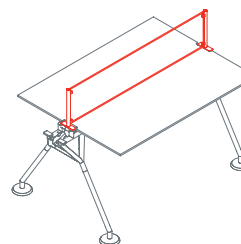

End side screen

1NM2511: L 160 H 35