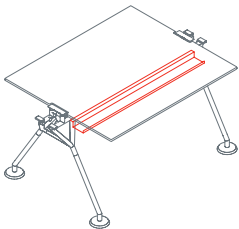

The system's starting point is a tubular metal backbone to which legs, feet, supports, worktops, superstructures and screens can be attached. A plastic vertebra secured to the frame provides orderly access for cables from the floor. Modular cable ducting in painted perforated sheet metal carries cabling under the worktops.

Side return top

1NM0091: L 100 D 60 H 72
 1NM0092: L 140 D 60 H 72

Side return top for pedestal

1NM0101/103: L 100 D 60 H 72
 1NM0102/104: L 140 D 60 H 72

Upright

1NM1511: H 39
 1NM1512: H 72

Upper shelf

1NM3011: L 160 D 40

Upper end shelf

1NM3023: D 40

End side screen

1NM2511: L 160 H 35

Nomos System

Intermediate screen
1NM2512: L 160 H 35

Front screen
1NM2521: L 160 H 30

Modesty panel
1NM2532: L 160 H 30

Cable management hook
1NM1521

Cable management hook
1NM1531

Black plastic cable management vertebra
1NM1541

Cable tray
1NM1551: L 80
1NM1552: L 120
1NM1553: L 160

Power support outlet
1NM1561

Nomos System

Top
1NM0059: L 120 D 60