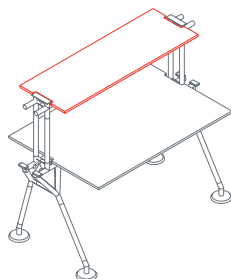

The system's starting point is a tubular metal backbone to which legs, feet, supports, worktops, superstructures and screens can be attached. A plastic vertebra secured to the frame provides orderly access for cables from the floor. Modular cable ducting in painted perforated sheet metal carries cabling under the worktops.

Side return top

1NM0091: L 100 D 60 H 72
 1NM0092: L 140 D 60 H 72

Side return top for pedestal

1NM0101/103: L 100 D 60 H 72
 1NM0102/104: L 140 D 60 H 72

Upright

1NM1511: H 39
 1NM1512: H 72

Upper shelf

1NM3011: L 160 D 40