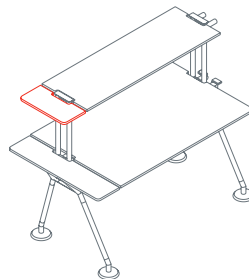

The system's starting point is a tubular metal backbone to which legs, feet, supports, worktops, superstructures and screens can be attached. A plastic vertebra secured to the frame provides orderly access for cables from the floor. Modular cable ducting in painted perforated sheet metal carries cabling under the worktops.

Side return top

1NM0091: L 100 D 60 H 72
 1NM0092: L 140 D 60 H 72

Side return top for pedestal

1NM0101/103: L 100 D 60 H 72
 1NM0102/104: L 140 D 60 H 72

Upright

1NM1511: H 39
 1NM1512: H 72

Upper shelf

1NM3011: L 160 D 40