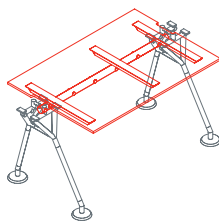

Top

1NM0011: L 80 D 60
1NM0012: L 120 D 60
1NM0013: L 160 D 60
1NM0014: L 80 D 80
1NM0015: L 120 D 80
1NM0016: L 160 D 80
1NM0017: L 80 D 100
1NM0018: L 120 D 100
1NM0019: L 160 D 100
1NM0020: L 80 D 120
1NM0021: L 120 D 120
1NM0022: L 160 D 120
1NM0023: L 160 D 160