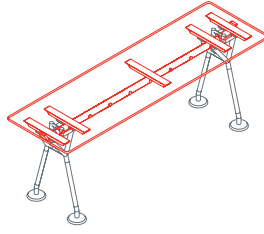

Cable management hook
1NM1521

Cable management hook
1NM1531

Black plastic cable management vertebra
1NM1541

Cable tray
1NM1551: L 80
1NM1552: L 120
1NM1553: L 160

Power support outlet
1NM1561

Nomos System

Top
1NM0059: L 120 D 60

Top
1NM0051: L 200 D 60

Top
1NM0061: L 160 D 80
1NM0062: L 180 D 80
1NM0063: L 200 D 80
1NM0064: L 160 D 100
1NM0065: L 180 D 100
1NM0066: L 200 D 100

Intermediate top
1NM0071: L 120 D 60
1NM0072: L 160 D 60

End side top
1NM0081: L 140 D 60
1NM0082: L 180 D 60

Intermediate meeting top
1NM0073: L 120 D 140
1NM0074: L 160 D 140

End side meeting top
1NM0083: L 140 D 120
1NM0084: L 160 D 120
1NM0085: L 180 D 120
1NM0086: L 200 D 120
1NM0087: L 160 D 140
1NM0088: L 200 D 140