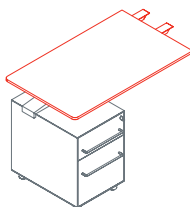

The system's starting point is a tubular metal backbone to which legs, feet, supports, worktops, superstructures and screens can be attached. A plastic vertebra secured to the frame provides orderly access for cables from the floor. Modular cable ducting in painted perforated sheet metal carries cabling under the worktops.

Top arranged for leather desk pad

1NM0053: L 160 D 80
 1NM0054: L 180 D 80
 1NM0055: L 200 D 80
 1NM0056: L 160 D 100
 1NM0057: L 180 D 100
 1NM0058: L 200 D 100

Leather desk pad
 1NM0052: L 80 D 50

Side return top

1NM0031: L 160 D 80
 1NM0032: L 160 D 80
 1NM0033: L 160 D 120

End top

1NM0041/47: L 20 D 60
 1NM0042/48: L 20 D 80
 1NM0043/49: L 20 D 80
 1NM0044/50: L 20 D 100
 1NM0045/40: L 20 D 120
 1NM0046: L 40 D 160

Side return top

1NM0091: L 100 D 60 H 72
 1NM0092: L 140 D 60 H 72

Side return top for pedestal

1NM0101/103: L 100 D 60 H 72
 1NM0102/104: L 140 D 60 H 72

Upright

1NM1511: H 39
 1NM1512: H 72

Upper shelf

1NM3011: L 160 D 40