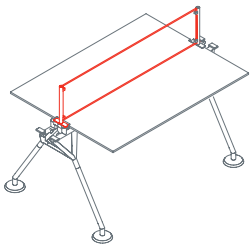

Upper end shelf

1NM3023: D 40

End side screen

1NM2511: L 160 H 35

Nomos System

Intermediate screen
1NM2512: L 160 H 35

Front screen
1NM2521: L 160 H 30

Modesty panel
1NM2532: L 160 H 30

Cable management hook
1NM1521

Cable management hook
1NM1531

Black plastic cable management vertebra
1NM1541

Cable tray
1NM1551: L 80
1NM1552: L 120
1NM1553: L 160

Power support outlet
1NM1561

Nomos System

Top
1NM0059: L 120 D 60