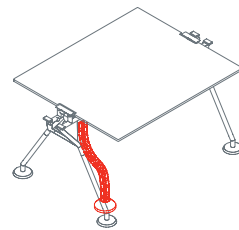

Side return top

1NM0091: L 100 D 60 H 72
 1NM0092: L 140 D 60 H 72

Side return top for pedestal

1NM0101/103: L 100 D 60 H 72
 1NM0102/104: L 140 D 60 H 72

Upright

1NM1511: H 39
 1NM1512: H 72

Upper shelf

1NM3011: L 160 D 40

Upper end shelf

1NM3023: D 40

End side screen

1NM2511: L 160 H 35

Nomos System

Intermediate screen
1NM2512: L 160 H 35

Front screen
1NM2521: L 160 H 30

Modesty panel
1NM2532: L 160 H 30

Cable management hook
1NM1521

Cable management hook
1NM1531

Black plastic cable management vertebra
1NM1541

Cable tray
1NM1551: L 80
1NM1552: L 120
1NM1553: L 160

Power support outlet
1NM1561

Nomos System

Top
1NM0059: L 120 D 60