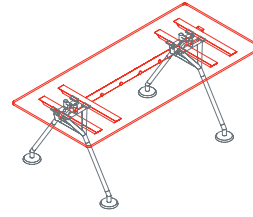

Cable management hook
1NM1521

Cable management hook
1NM1531

Black plastic cable management vertebra
1NM1541

Cable tray
1NM1551: L 80
1NM1552: L 120
1NM1553: L 160

Power support outlet
1NM1561

Nomos System

Top
1NM0059: L 120 D 60

Top
1NM0051: L 200 D 60

Top
1NM0061: L 160 D 80
1NM0062: L 180 D 80
1NM0063: L 200 D 80
1NM0064: L 160 D 100
1NM0065: L 180 D 100
1NM0066: L 200 D 100

Intermediate top
1NM0071: L 120 D 60
1NM0072: L 160 D 60

End side top
1NM0081: L 140 D 60
1NM0082: L 180 D 60

Intermediate meeting top
1NM0073: L 120 D 140
1NM0074: L 160 D 140

End side meeting top
1NM0083: L 140 D 120
1NM0084: L 160 D 120
1NM0085: L 180 D 120
1NM0086: L 200 D 120
1NM0087: L 160 D 140
1NM0088: L 200 D 140