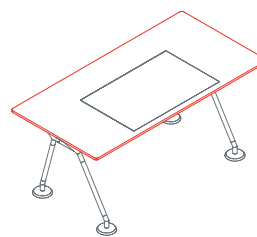

The system's starting point is a tubular metal backbone to which legs, feet, supports, worktops, superstructures and screens can be attached. A plastic vertebra secured to the frame provides orderly access for cables from the floor. Modular cable ducting in painted perforated sheet metal carries cabling under the worktops.

DESIGNER

Norman Foster

AWARDS

Compasso d'oro 1987

Nomos System

Leg

1NM1011: D 60 H 72
 1NM1012: D 80 H 72
 1NM1013: D 100 H 72
 1NM1014: D 120 H 72

Top

1NM0011: L 80 D 60
 1NM0012: L 120 D 60
 1NM0013: L 160 D 60
 1NM0014: L 80 D 80
 1NM0015: L 120 D 80
 1NM0016: L 160 D 80
 1NM0017: L 80 D 100
 1NM0018: L 120 D 100
 1NM0019: L 160 D 100
 1NM0020: L 80 D 120
 1NM0021: L 120 D 120
 1NM0022: L 160 D 120
 1NM0023: L 160 D 160

Top arranged for leather desk pad

1NM0053: L 160 D 80
 1NM0054: L 180 D 80
 1NM0055: L 200 D 80
 1NM0056: L 160 D 100
 1NM0057: L 180 D 100
 1NM0058: L 200 D 100

Leather desk pad
 1NM0052: L 80 D 50

Side return top