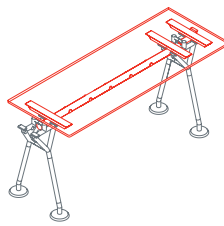

Cable management hook
1NM1521

Cable management hook
1NM1531

Black plastic cable management vertebra
1NM1541

Cable tray
1NM1551: L 80
1NM1552: L 120
1NM1553: L 160

Power support outlet
1NM1561

Nomos System

Top
1NM0059: L 120 D 60

Top
1NM0051: L 200 D 60

Top
1NM0061: L 160 D 80
1NM0062: L 180 D 80
1NM0063: L 200 D 80
1NM0064: L 160 D 100
1NM0065: L 180 D 100
1NM0066: L 200 D 100

Intermediate top
1NM0071: L 120 D 60
1NM0072: L 160 D 60