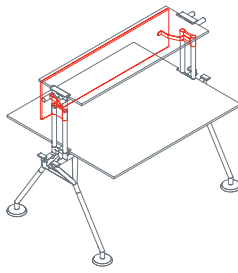

The system's starting point is a tubular metal backbone to which legs, feet, supports, worktops, superstructures and screens can be attached. A plastic vertebra secured to the frame provides orderly access for cables from the floor. Modular cable ducting in painted perforated sheet metal carries cabling under the worktops.

Side return top

1NM0091: L 100 D 60 H 72
 1NM0092: L 140 D 60 H 72

Side return top for pedestal

1NM0101/103: L 100 D 60 H 72
 1NM0102/104: L 140 D 60 H 72

Upright

1NM1511: H 39
 1NM1512: H 72

Upper shelf

1NM3011: L 160 D 40

Upper end shelf

1NM3023: D 40

End side screen

1NM2511: L 160 H 35

Nomos System

Intermediate screen
1NM2512: L 160 H 35

Front screen
1NM2521: L 160 H 30

Modesty panel
1NM2532: L 160 H 30

Cable management hook
1NM1521

Cable management hook
1NM1531

Black plastic cable management vertebra
1NM1541

Cable tray
1NM1551: L 80
1NM1552: L 120
1NM1553: L 160

Power support outlet
1NM1561

Nomos System

Top
1NM0059: L 120 D 60