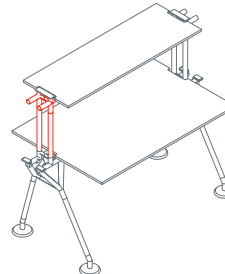

The system's starting point is a tubular metal backbone to which legs, feet, supports, worktops, superstructures and screens can be attached. A plastic vertebra secured to the frame provides orderly access for cables from the floor. Modular cable ducting in painted perforated sheet metal carries cabling under the worktops.

Top arranged for leather desk pad

1NM0053: L 160 D 80
 1NM0054: L 180 D 80
 1NM0055: L 200 D 80
 1NM0056: L 160 D 100
 1NM0057: L 180 D 100
 1NM0058: L 200 D 100

Leather desk pad
 1NM0052: L 80 D 50

Side return top

1NM0031: L 160 D 80
 1NM0032: L 160 D 80
 1NM0033: L 160 D 120

End top

1NM0041/47: L 20 D 60
 1NM0042/48: L 20 D 80
 1NM0043/49: L 20 D 80
 1NM0044/50: L 20 D 100
 1NM0045/40: L 20 D 120
 1NM0046: L 40 D 160

Side return top

1NM0091: L 100 D 60 H 72
 1NM0092: L 140 D 60 H 72

Side return top for pedestal

1NM0101/103: L 100 D 60 H 72
 1NM0102/104: L 140 D 60 H 72

Upright

1NM1511: H 39
 1NM1512: H 72

Upper shelf

1NM3011: L 160 D 40