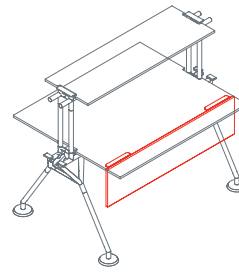

The system's starting point is a tubular metal backbone to which legs, feet, supports, worktops, superstructures and screens can be attached. A plastic vertebra secured to the frame provides orderly access for cables from the floor. Modular cable ducting in painted perforated sheet metal carries cabling under the worktops.

Side return top

1NM0091: L 100 D 60 H 72
 1NM0092: L 140 D 60 H 72

Side return top for pedestal

1NM0101/103: L 100 D 60 H 72
 1NM0102/104: L 140 D 60 H 72

Upright

1NM1511: H 39
 1NM1512: H 72

Upper shelf

1NM3011: L 160 D 40

Upper end shelf

1NM3023: D 40

End side screen

1NM2511: L 160 H 35

Nomos System

Intermediate screen
1NM2512: L 160 H 35

Front screen
1NM2521: L 160 H 30

Modesty panel
1NM2532: L 160 H 30

Cable management hook
1NM1521

Cable management hook
1NM1531

Black plastic cable management vertebra
1NM1541

Cable tray
1NM1551: L 80
1NM1552: L 120
1NM1553: L 160

Power support outlet
1NM1561

Nomos System

Top
1NM0059: L 120 D 60