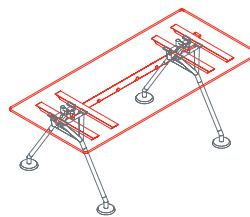

Top
1NM0061: L 63 D 31½
1NM0062: L 71 D 31½
1NM0063: L 78¾ D 31½
1NM0064: L 63 D 39½
1NM0065: L 71 D 39½
1NM0066: L 78¾ D 39½