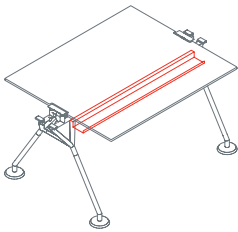

# Nomos System

Intermediate screen  
1NM2512: L 63 H 13¾

Front screen  
1NM2521: L 63 H 12

Modesty panel  
1NM2532: L 63 H 12

Cable management hook  
1NM1521

Cable management hook  
1NM1531

Black plastic cable management vertebra  
1NM1541