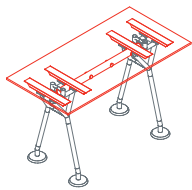

Nomos System

Top
1NM0059: L 47¼ D 23¾