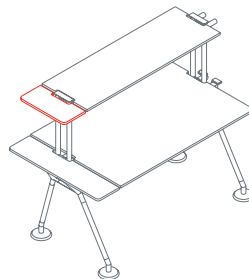

The system's starting point is a tubular metal backbone to which legs, feet, supports, worktops, superstructures and screens can be attached. A plastic vertebra secured to the frame provides orderly access for cables from the floor. Modular cable ducting in painted perforated sheet metal carries cabling under the worktops.

Side return top

**1NM0091:** L 39½ D 23¾ H 28¼  
**1NM0092:** L 55 D 23¾ H 28¼

Side return top for pedestal

**1NM0101/103:** L 39½ D 23¾ H 28¼  
**1NM0102/104:** L 55 D 23¾ H 28¼

Upright

**1NM1511:** H 15¼

Upper shelf

**1NM3011:** L 160 D 15¼

Upper end shelf

**1NM3023:** D 15¼

End side screen

**1NM2511:** L 63 H 13¾