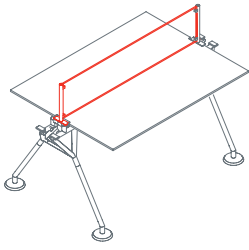

Nomos System

Intermediate screen
1NM2512: L 63 H 13¾