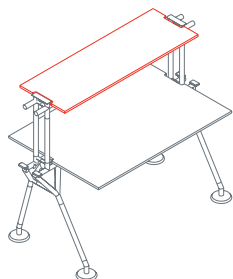

The system's starting point is a tubular metal backbone to which legs, feet, supports, worktops, superstructures and screens can be attached. A plastic vertebra secured to the frame provides orderly access for cables from the floor. Modular cable ducting in painted perforated sheet metal carries cabling under the worktops.

Side return top

**1NM0091:** L 39½ D 23¾ H 28¼  
**1NM0092:** L 55 D 23¾ H 28¼

Side return top for pedestal

**1NM0101/103:** L 39½ D 23¾ H 28¼  
**1NM0102/104:** L 55 D 23¾ H 28¼

Upright

**1NM1511:** H 15¼

Upper shelf

**1NM3011:** L 160 D 15¼

Upper end shelf

**1NM3023:** D 15¼

End side screen

**1NM2511:** L 63 H 13¾