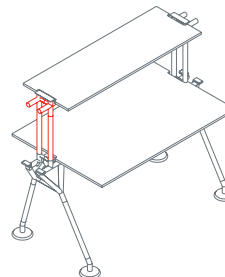

The system's starting point is a tubular metal backbone to which legs, feet, supports, worktops, superstructures and screens can be attached. A plastic vertebra secured to the frame provides orderly access for cables from the floor. Modular cable ducting in painted perforated sheet metal carries cabling under the worktops.

Side return top

**1NM0031:** L 63 D 31½  
**1NM0032:** L 160 D 31½  
**1NM0033:** L 160 D 47¼

End top

**1NM0041/47:** L 8 D 23¾  
**1NM0042/48:** L 8 D 31½  
**1NM0043/49:** L 8 D 31½  
**1NM0044/50:** L 8 D 39½  
**1NM0045/40:** L 8 D 47¼  
**1NM0046:** L 15¾ D 63

Side return top

**1NM0091:** L 39½ D 23¾ H 28¼  
**1NM0092:** L 55 D 23¾ H 28¼

Side return top for pedestal

**1NM0101/103:** L 39½ D 23¾ H 28¼  
**1NM0102/104:** L 55 D 23¾ H 28¼

Upright

**1NM1511:** H 15¼