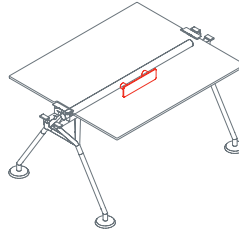

The system's starting point is a tubular metal backbone to which legs, feet, supports, worktops, superstructures and screens can be attached. A plastic vertebra secured to the frame provides orderly access for cables from the floor. Modular cable ducting in painted perforated sheet metal carries cabling under the worktops.

Upper shelf

**1NM3011:** L 160 D 15¼

Upper end shelf

**1NM3023:** D 15¼

End side screen

**1NM2511:** L 63 H 13¾

# Nomos System

Intermediate screen  
1NM2512: L 63 H 13¾

Front screen  
1NM2521: L 63 H 12

Modesty panel  
1NM2532: L 63 H 12

Cable management hook  
1NM1521

Cable management hook  
1NM1531

Black plastic cable management vertebra  
1NM1541

Cable tray  
1NM1551: L 31½  
1NM1552: L 47¼  
1NM1553: L 63

Power support outlet  
1NM1561