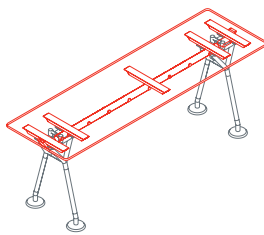

Cable tray  
1NM1551: L 31½  
1NM1552: L 47¼  
1NM1553: L 63

Power support outlet  
1NM1561

# Nomos System

Top  
1NM0059: L 47¼ D 23¾

Top  
1NM0051: L 78¾ D 23¾

Top  
1NM0061: L 63 D 31½  
1NM0062: L 71 D 31½  
1NM0063: L 78¾ D 31½  
1NM0064: L 63 D 39½  
1NM0065: L 71 D 39½  
1NM0066: L 78¾ D 39½

Intermediate top  
1NM0071: L 47¼ D 23¾  
1NM0072: L 63 D 23¾

End side top  
1NM0081: L 140 D 23¾  
1NM0082: L 71 D 23¾

Intermediate meeting top  
1NM0073: L 47¼ D 55  
1NM0074: L 63 D 55

End side meeting top  
1NM0083: L 55 D 47¼  
1NM0084: L 63 D 47¼  
1NM0085: L 71 D 47¼  
1NM0086: L 78¾ D 47¼  
1NM0087: L 63 D 55  
1NM0088: L 78¾ D 55