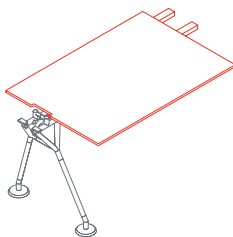

The system's starting point is a tubular metal backbone to which legs, feet, supports, worktops, superstructures and screens can be attached. A plastic vertebra secured to the frame provides orderly access for cables from the floor. Modular cable ducting in painted perforated sheet metal carries cabling under the worktops.

# Nomos System

Leg

**1NM1011:** D 23¾ H 28¼  
**1NM1012:** D 31½ H 28¼  
**1NM1013:** D 39½ H 28¼  
**1NM1014:** D 47¼ H 28¼

Top

**1NM0011:** L 31½ D 23¾  
**1NM0012:** L 47¼ D 23¾  
**1NM0013:** L 63 D 23¾  
**1NM0014:** L 31½ D 31½  
**1NM0015:** L 47¼ D 31½  
**1NM0016:** L 63 D 31½  
**1NM0017:** L 31½ D 39½  
**1NM0018:** L 47¼ D 39½  
**1NM0019:** L 63 D 39½  
**1NM0020:** L 31½ D 47¼  
**1NM0021:** L 47¼ D 47¼  
**1NM0022:** L 63 D 47¼  
**1NM0023:** L 63 D 63

Top arranged for leather desk pad

**1NM0053:** L 63 D 31½  
**1NM0054:** L 71 D 31½  
**1NM0055:** L 78¾ D 31½  
**1NM0056:** L 63 D 39½  
**1NM0057:** L 71 D 39½  
**1NM0058:** L 78¾ D 39½

Leather desk pad  
**1NM0052**