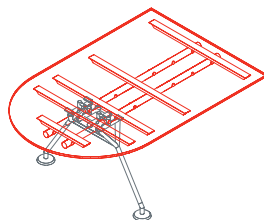

The system's starting point is a tubular metal backbone to which legs, feet, supports, worktops, superstructures and screens can be attached. A plastic vertebra secured to the frame provides orderly access for cables from the floor. Modular cable ducting in painted perforated sheet metal carries cabling under the worktops.

Intermediate top  
1NM0071: L 47¼ D 23¾  
1NM0072: L 63 D 23¾

End side top  
1NM0081: L 140 D 23¾  
1NM0082: L 71 D 23¾

Intermediate meeting top  
1NM0073: L 47¼ D 55  
1NM0074: L 63 D 55

End side meeting top  
1NM0083: L 55 D 47¼  
1NM0084: L 63 D 47¼  
1NM0085: L 71 D 47¼  
1NM0086: L 78¾ D 47¼  
1NM0087: L 63 D 55  
1NM0088: L 78¾ D 55

End side meeting top  
1NM0311: L 72 D 47¼  
1NM0312: L 80 D 47¼  
1NM0313: L 72 D 55  
1NM0314: L 87¾ D 55