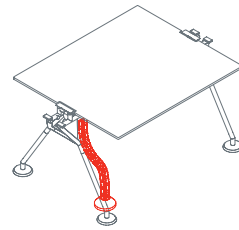

# Nomos System

Intermediate screen  
1NM2512: L 63 H 13¾

Front screen  
1NM2521: L 63 H 12

Modesty panel  
1NM2532: L 63 H 12

Cable management hook  
1NM1521

Cable management hook  
1NM1531

Black plastic cable management vertebra  
1NM1541

Cable tray  
1NM1551: L 31½  
1NM1552: L 47¼  
1NM1553: L 63

Power support outlet  
1NM1561