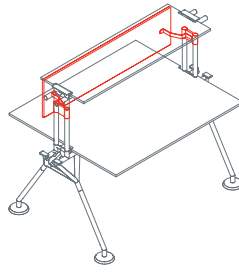

Front screen
1NM2521: L 63 H 12